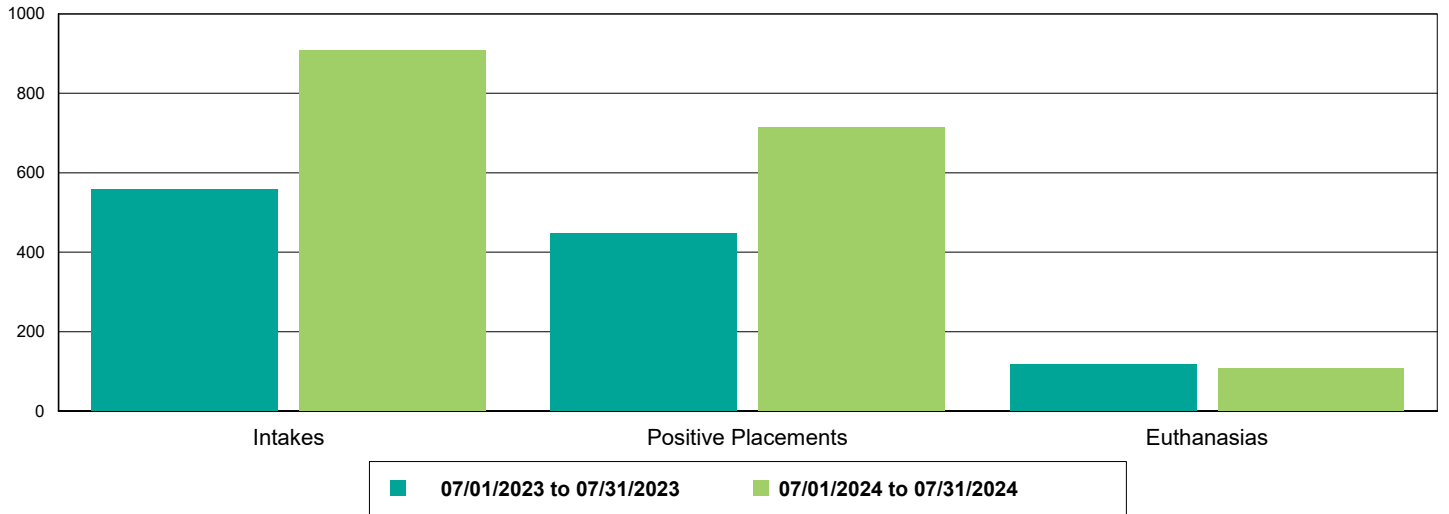

Cat Intakes, Positive Placements, and Euthanasias