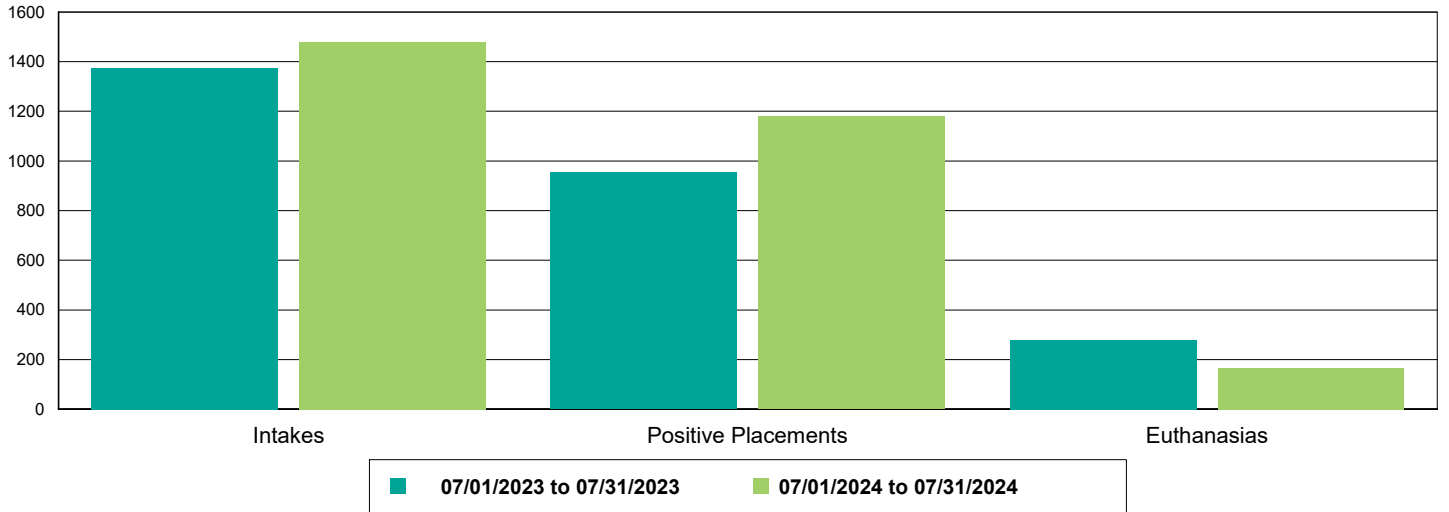

Dog Intakes, Positive Placements, and Euthanasias