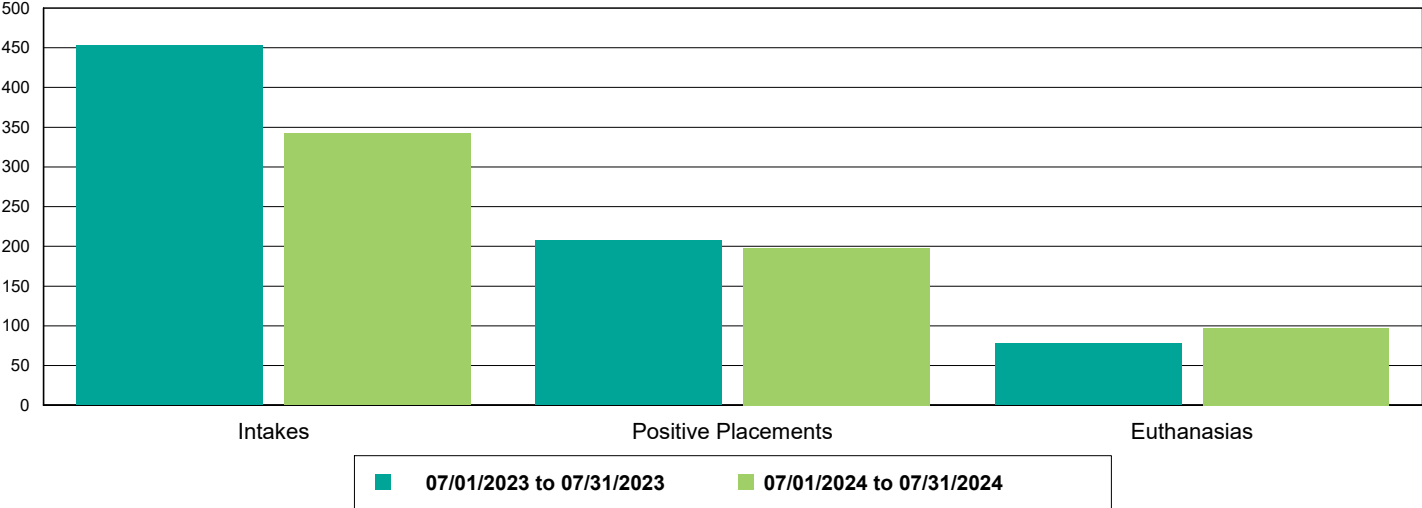

Dog Intakes, Positive Placements, and Euthanasias

Cat Intakes, Positive Placements, and Euthanasias

Dogs And Cats Intakes, Positive Placements, and Euthanasias

Other Intakes, Positive Placements, and Euthanasias

Live Release, Euthanasia, and Adoption Return Rates

07/01/23 to 07/31/23

07/01/24 to 07/31/24

Percent Change

All Jurisdictions

Total

Live Release Rate	73.97%	82.91%	12.09%
Euthanasia Rate	21.85%	14.75%	-32.51%
Adoption Return Rate	3.12%	3.47%	11.33%