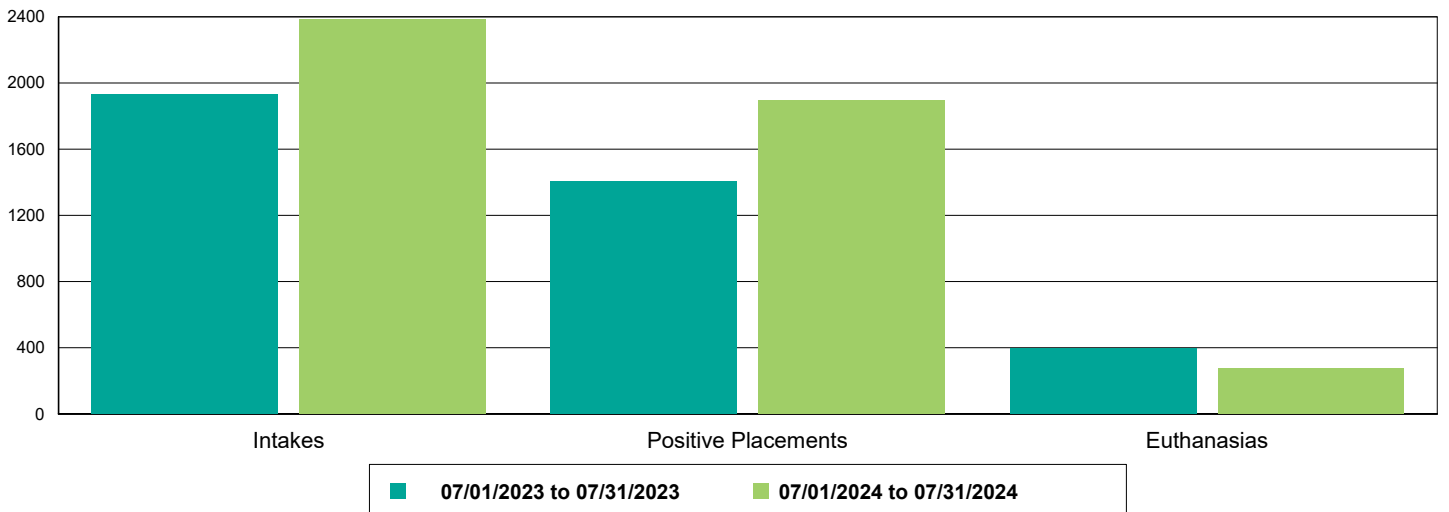

Dogs And Cats Intakes, Positive Placements, and Euthanasias