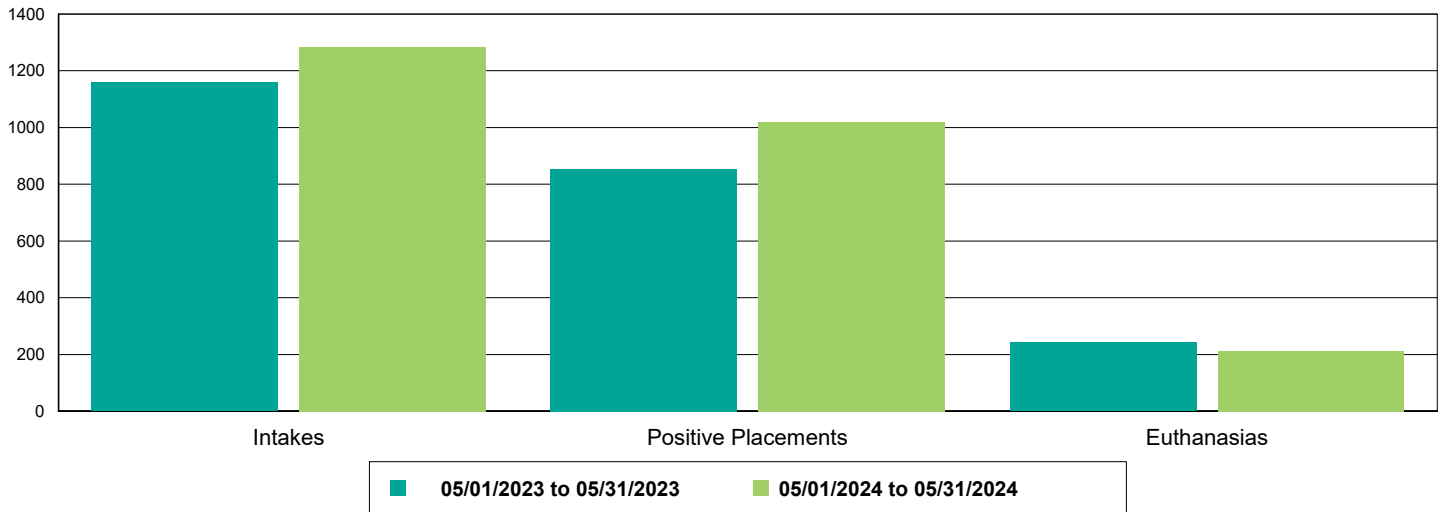

Dog Intakes, Positive Placements, and Euthanasias