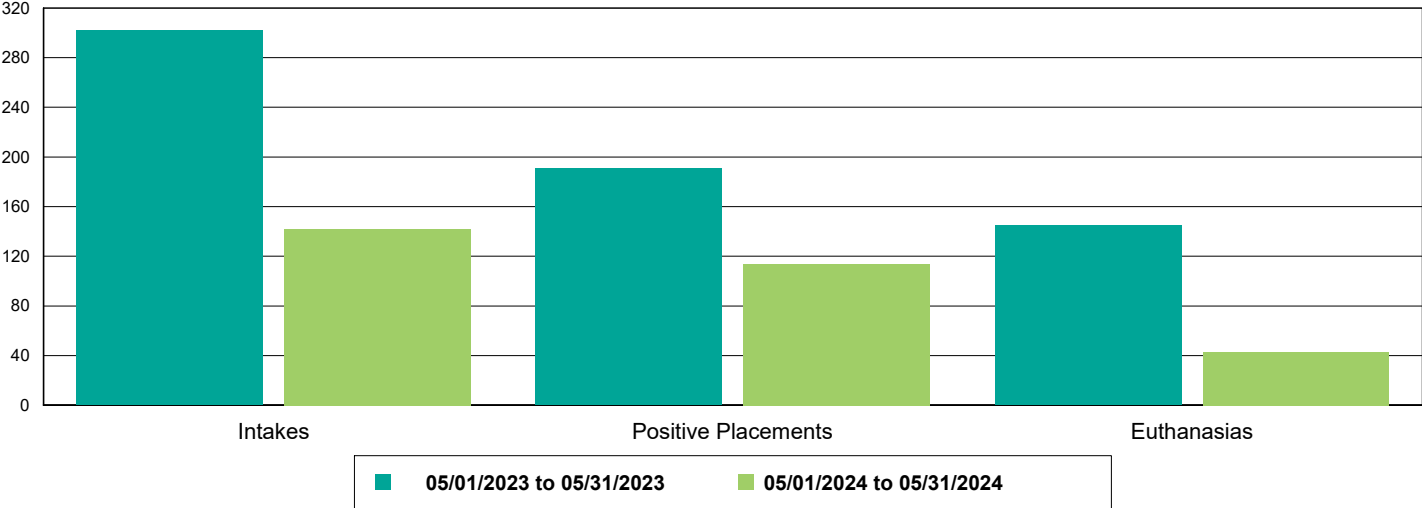

Dog Intakes, Positive Placements, and Euthanasias

Cat Intakes, Positive Placements, and Euthanasias

Dogs And Cats Intakes, Positive Placements, and Euthanasias

Other Intakes, Positive Placements, and Euthanasias

Live Release, Euthanasia, and Adoption Return Rates

05/01/23 to 05/31/23

05/01/24 to 05/31/24

Percent Change

All Jurisdictions

Total

Live Release Rate	71.96%	79.13%	9.96%
Euthanasia Rate	25.57%	18.45%	-27.85%
Adoption Return Rate	3.12%	4.80%	53.84%