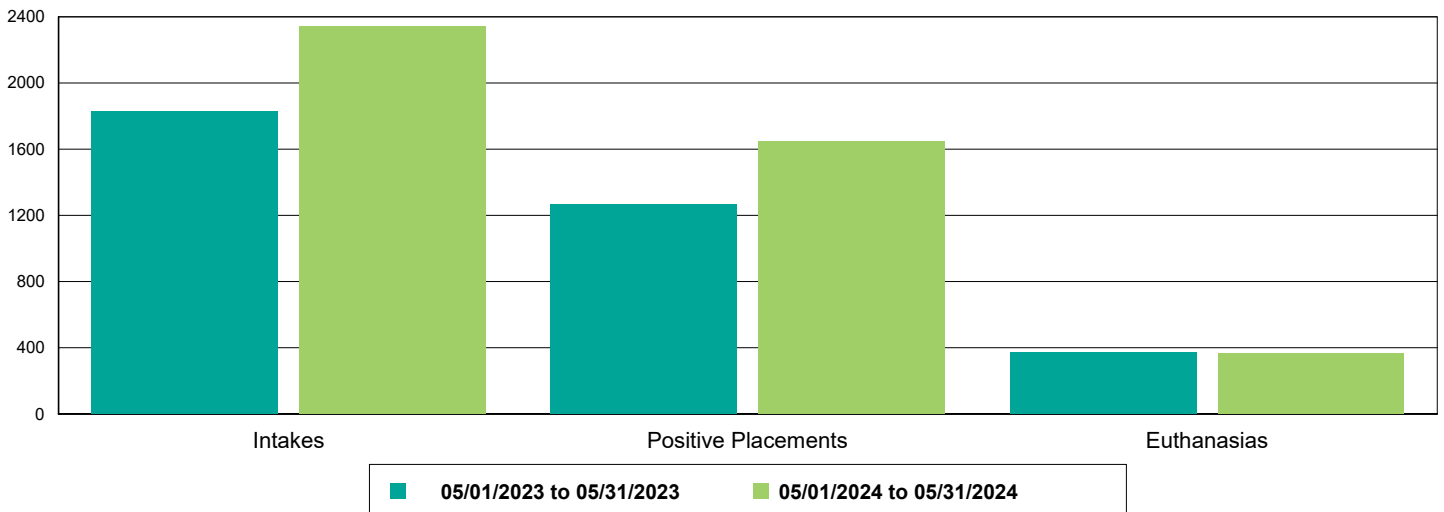

	5/1/2023 to 5/31/2023	5/1/2024 to 5/31/2024	Percent Change
All Jurisdictions	842	1,056	25.42%
Dogs	479	572	19.42%
Spay/Neuter	477	572	19.92%
Adoption	256	300	17.19%
Transfer to Partner	49	71	44.90%
Returned to Owner	135	141	4.44%
Foster	26	49	88.46%
Other Outcomes	11	11	0.00%
Other Surgery	2	0	-100.00%
Returned to Owner	1	0	-100.00%
Foster	1	0	-100.00%
Cats	341	479	40.47%
Spay/Neuter	341	479	40.47%
Adoption	228	329	44.30%
Transfer to Partner	15	4	-73.33%
Returned to Owner	6	4	-33.33%
SNR	48	94	95.83%
Foster	41	43	4.88%
Other Outcomes	3	5	66.67%
Others	22	5	-77.27%
Spay/Neuter	22	5	-77.27%
Adoption	10	1	-90.00%
Transfer to Partner	2	4	100.00%
Returned to Owner	10	0	-100.00%

The Animal Foundation Dashboard

All of us for all of them.

Public Services

	05/01/23 to 05/31/23	05/01/24 to 05/31/24	Percent Change
Dogs	131	639	387.79%
Owner Requested Euthanasia	62	79	27.42%
Public S/N Clinic - Microchips Implanted	0	1	100.00%
Public S/N Clinic - Animals Vaccinated	0	1	100.00%
Bordetella	0	1	100.00%
DAPPv	0	1	100.00%
Rabies	0	1	100.00%
Vaccine Clinic - Animals Vaccinated	69	559	710.14%
Bordetella	37	326	781.08%
DAPPv	62	527	750.00%
DEWORM	40	322	705.00%
MICROCHIP	8	72	800.00%
Rabies	50	371	642.00%
Cats	26	147	465.38%
Owner Requested Euthanasia	17	9	-47.06%
Vaccine Clinic - Animals Vaccinated	9	138	1,433.33%
DEWORM	5	86	1,620.00%
FeLV	0	1	100.00%
FRCPC	9	137	1,422.22%
MICROCHIP	0	21	2,100.00%
Rabies	5	81	1,520.00%
Others	1	0	-100.00%
Owner Requested Euthanasia	2	0	-100.00%

Dog Intakes, Positive Placements, and Euthanasias

Cat Intakes, Positive Placements, and Euthanasias

Dogs And Cats Intakes, Positive Placements, and Euthanasias

Other Intakes, Positive Placements, and Euthanasias