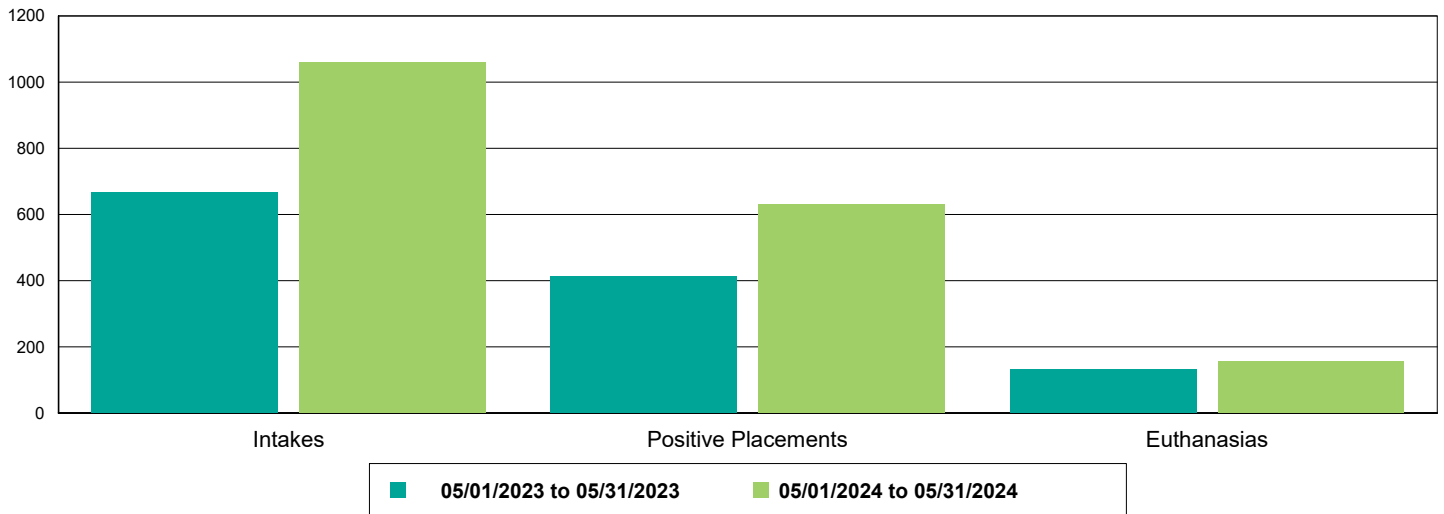

Cat Intakes, Positive Placements, and Euthanasias