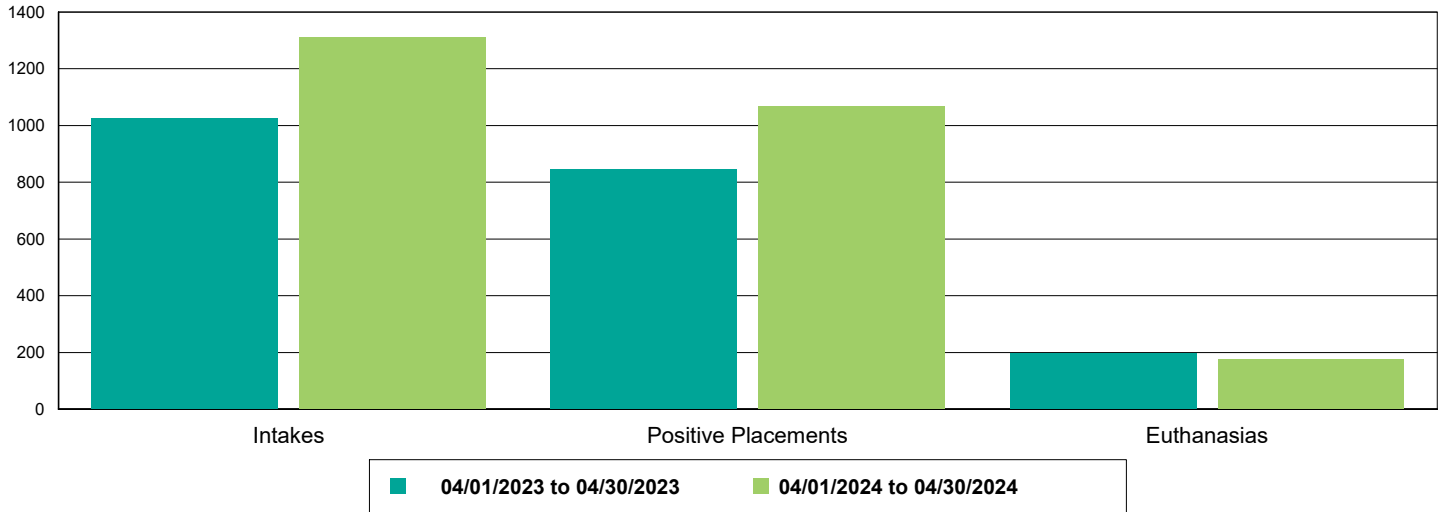

Dog Intakes, Positive Placements, and Euthanasias