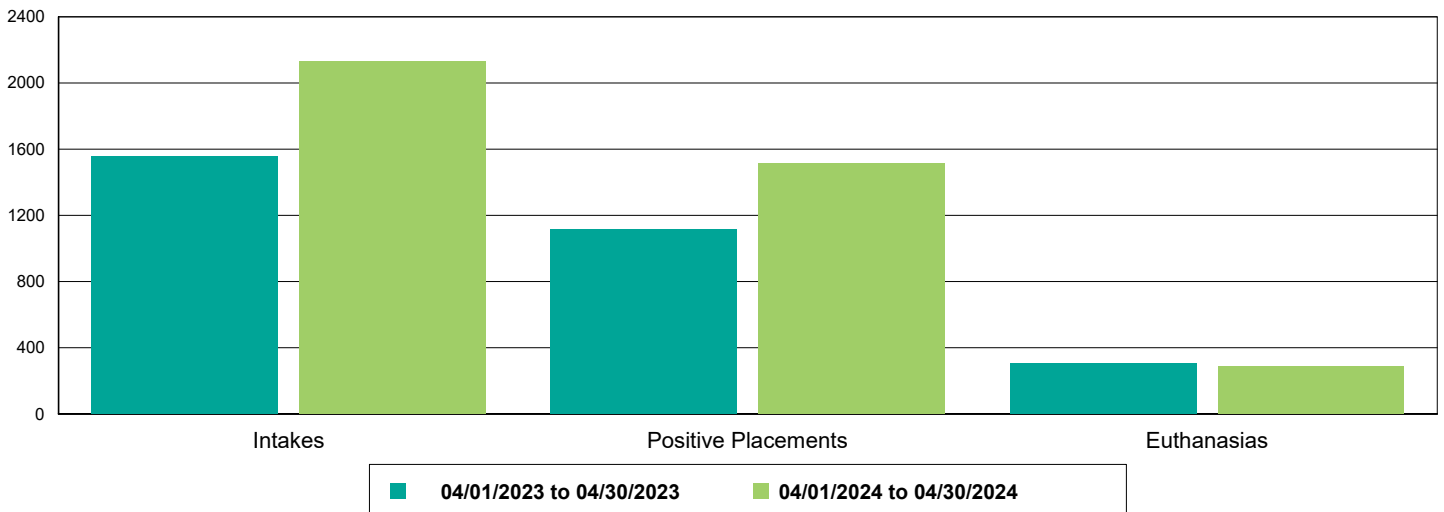

Dogs And Cats Intakes, Positive Placements, and Euthanasias