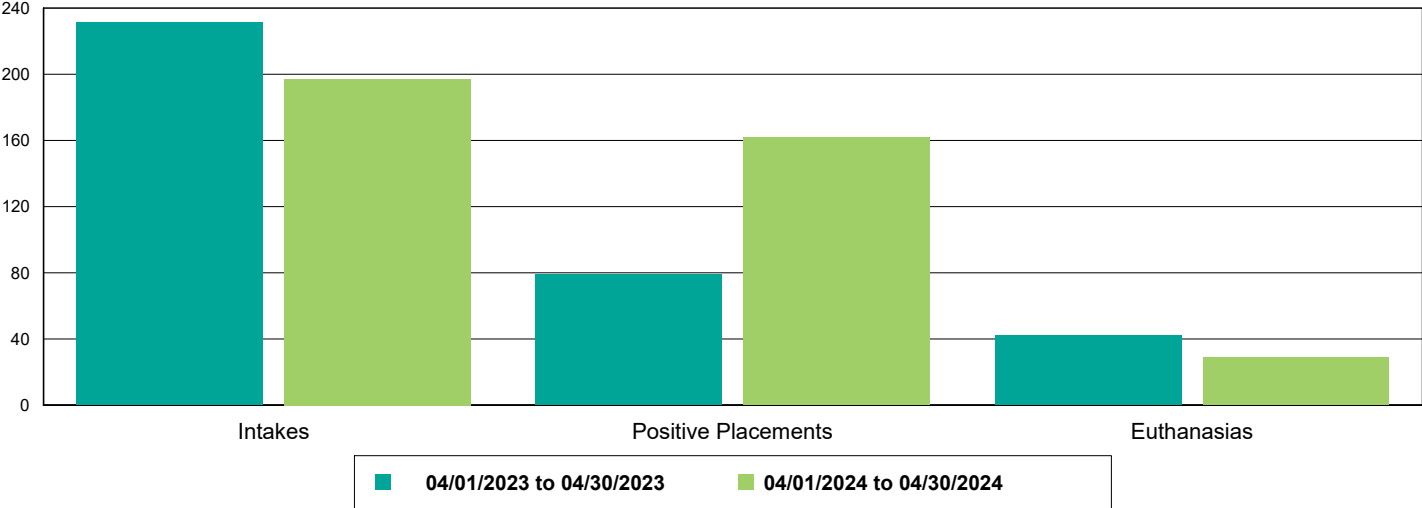

Dog Intakes, Positive Placements, and Euthanasias

Cat Intakes, Positive Placements, and Euthanasias

Dogs And Cats Intakes, Positive Placements, and Euthanasias

Other Intakes, Positive Placements, and Euthanasias

Live Release, Euthanasia, and Adoption Return Rates

04/01/23 to 04/30/23

04/01/24 to 04/30/24

Percent Change

All Jurisdictions

Total

Live Release Rate	75.71%	80.74%	6.64%
Euthanasia Rate	22.00%	15.41%	-29.98%
Adoption Return Rate	1.52%	4.41%	190.79%