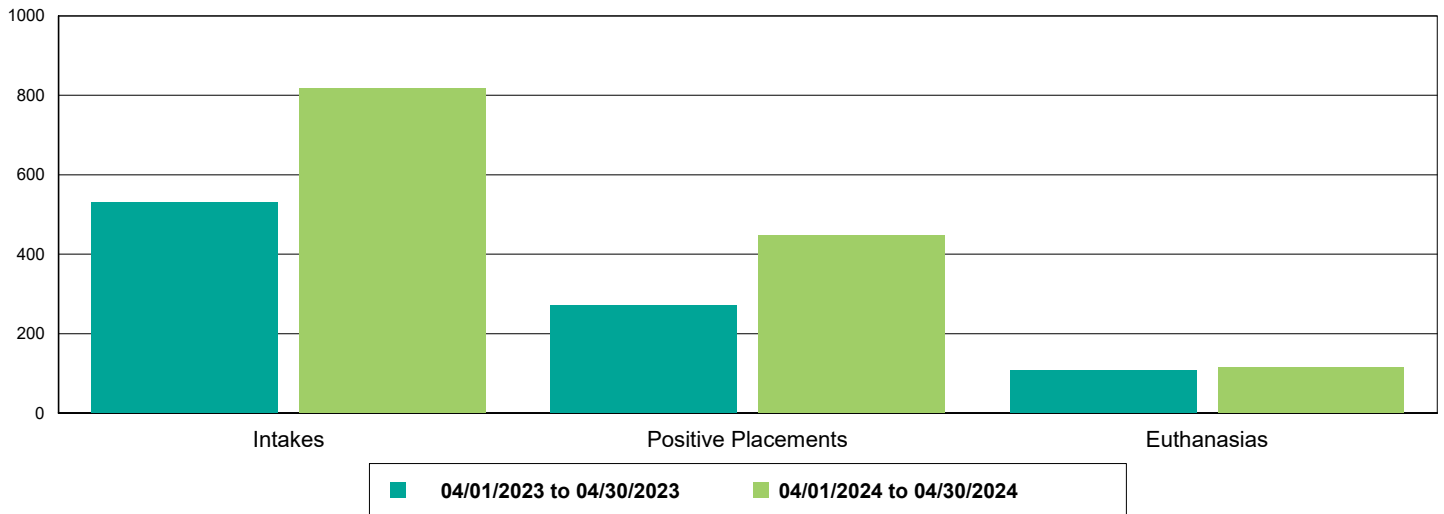

Cat Intakes, Positive Placements, and Euthanasias