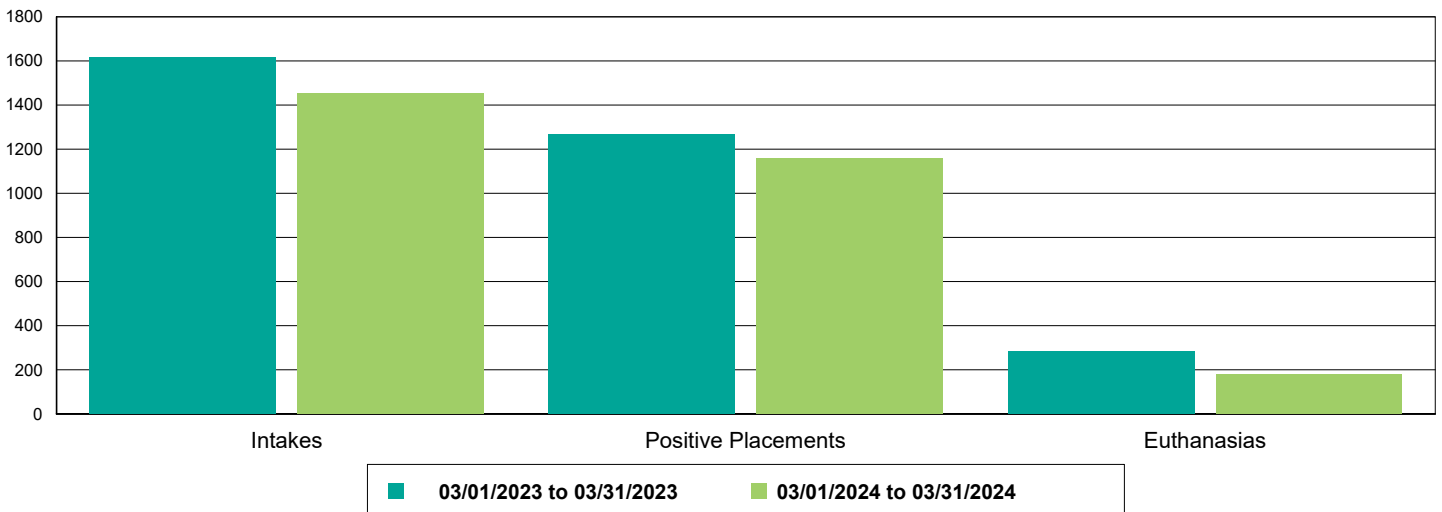

Dogs And Cats Intakes, Positive Placements, and Euthanasias