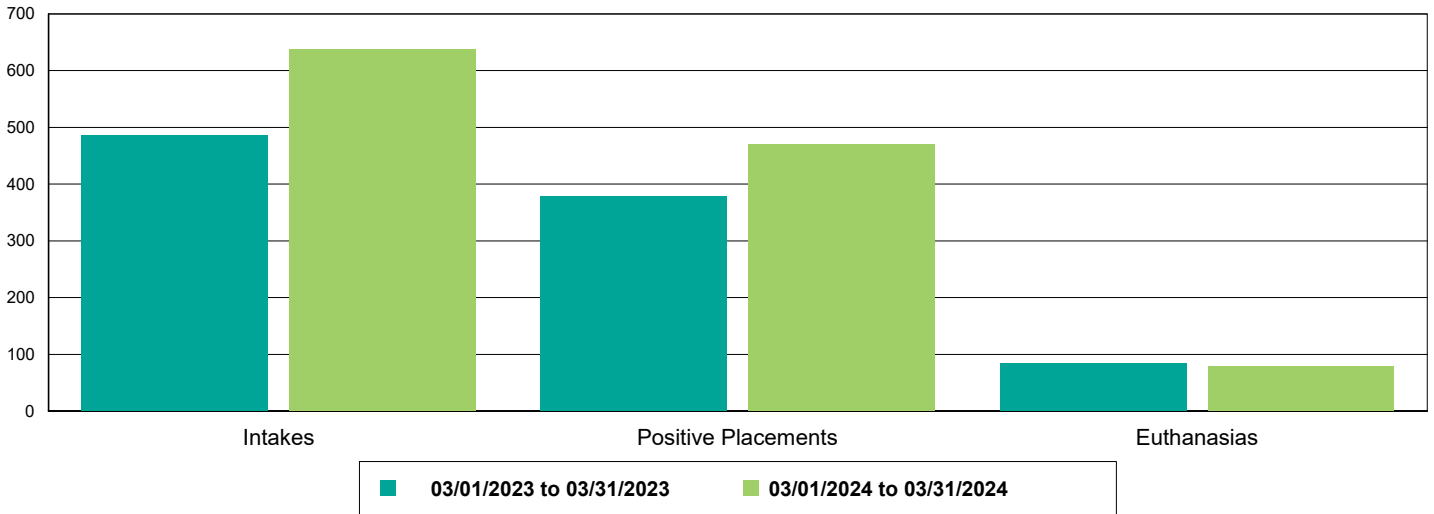

Cat Intakes, Positive Placements, and Euthanasias