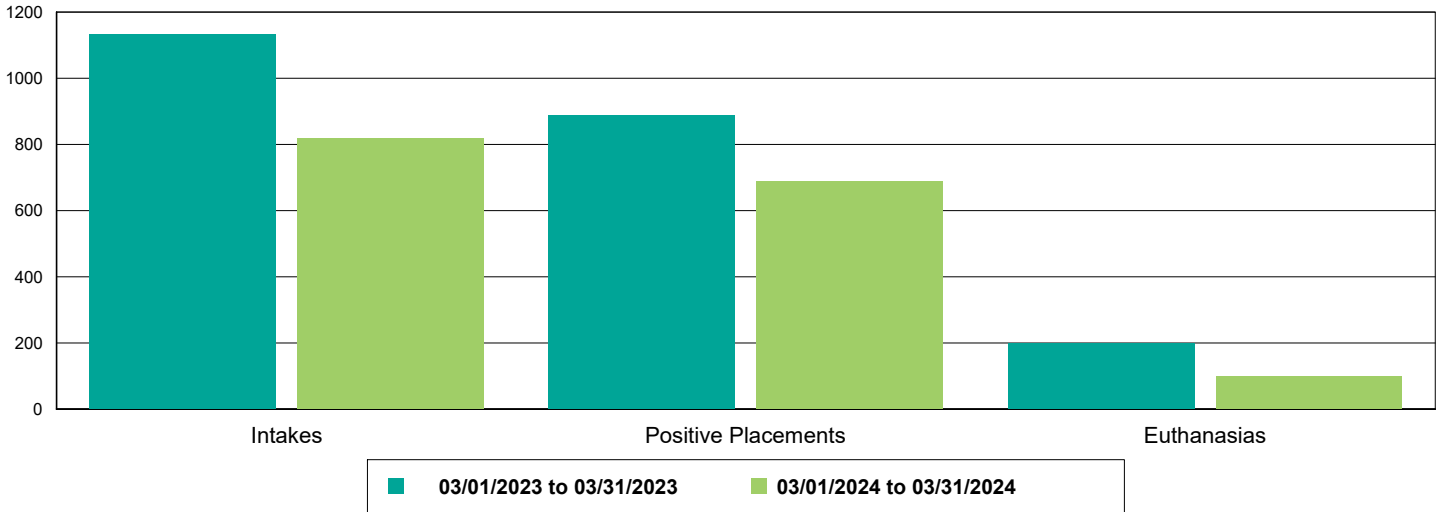

Dog Intakes, Positive Placements, and Euthanasias