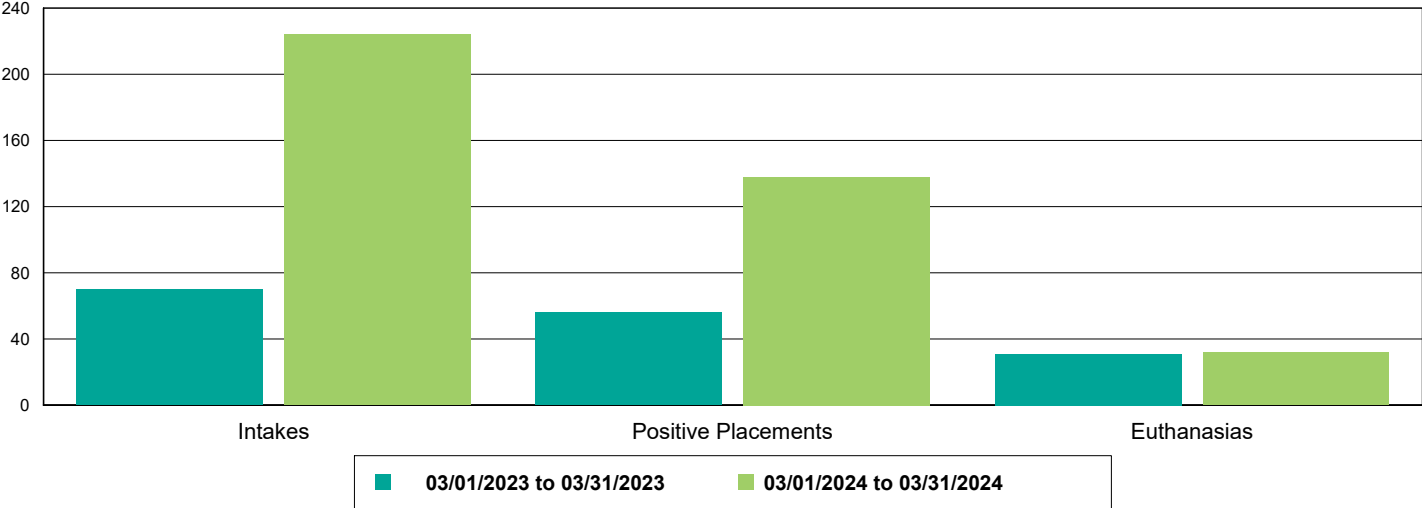

Dog Intakes, Positive Placements, and Euthanasias

Cat Intakes, Positive Placements, and Euthanasias

Dogs And Cats Intakes, Positive Placements, and Euthanasias

Other Intakes, Positive Placements, and Euthanasias

Live Release, Euthanasia, and Adoption Return Rates

03/01/23 to 03/31/23

03/01/24 to 03/31/24

Percent Change

All Jurisdictions

Total

Live Release Rate	79.41%	84.17%	5.99%
Euthanasia Rate	18.91%	13.69%	-27.58%
Adoption Return Rate	3.39%	4.37%	29.01%