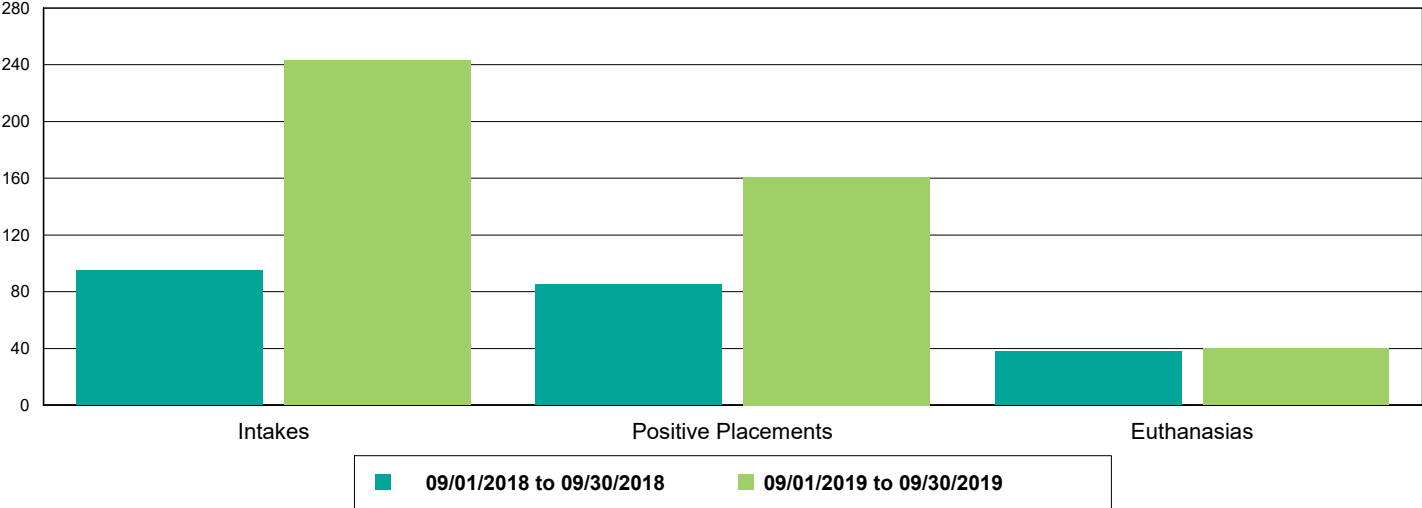

The Animal Foundation Dashboard

All of us for all of them.

Other Intakes, Positive Placements, and Euthanasias