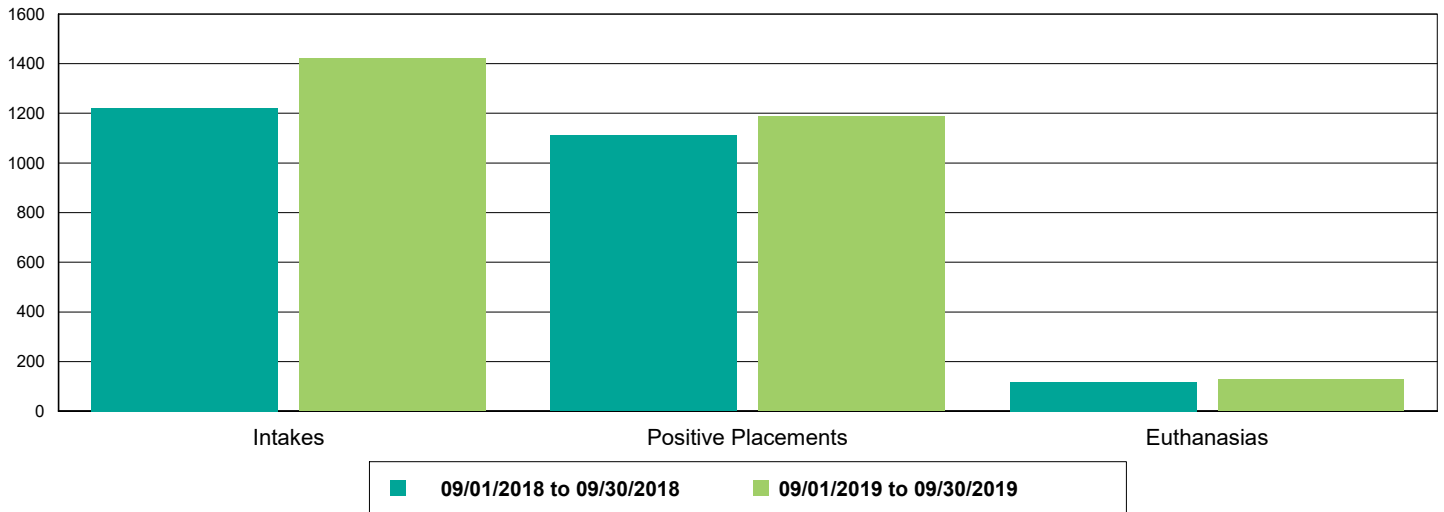

Dog Intakes, Positive Placements, and Euthanasias