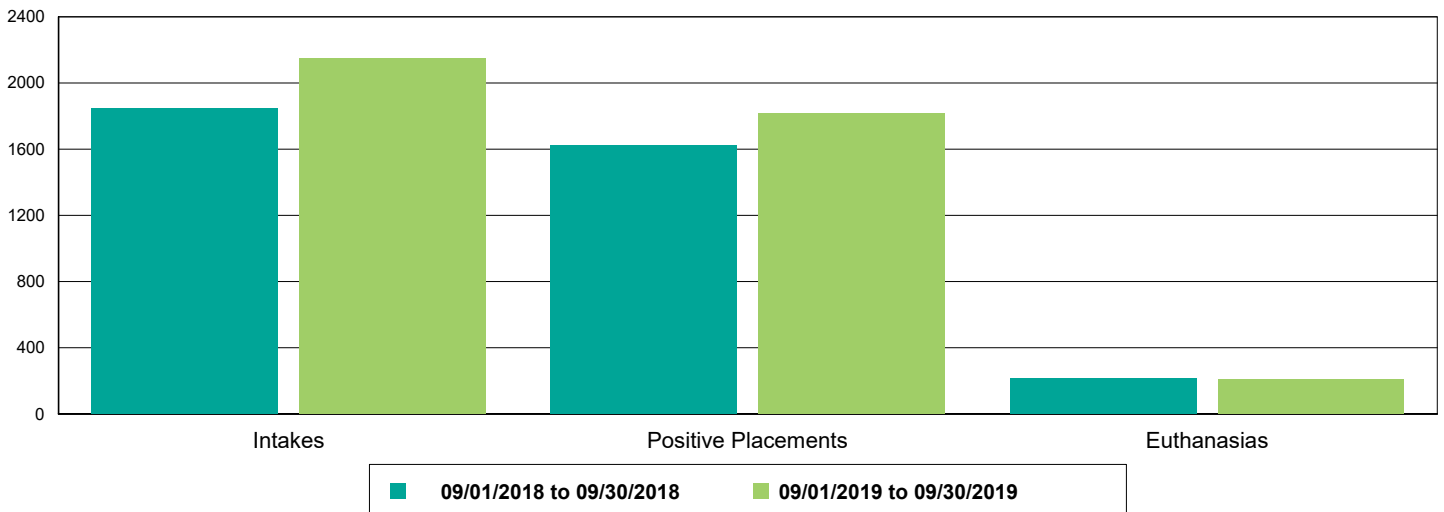

The Animal Foundation Dashboard

All of us for all of them.

Current Inventory as of 01/15/2020 10:54

All Jurisdictions	658
Cats	170
BUNGALOWS	14
EAC	4
FOSTER	95
LIED	56
OFFSITE	1
Dogs	428
BUNGALOWS	101
EAC	17
FOSTER	107
LIED	186
OFFSITE	6
WVC	11
Others	60
FOSTER	22
LIED	32
OFFSITE	5
TENT	1

The Animal Foundation Dashboard

All of us for all of them.

Dog Intakes, Positive Placements, and Euthanasias

Cat Intakes, Positive Placements, and Euthanasias

Dogs And Cats Intakes, Positive Placements, and Euthanasias