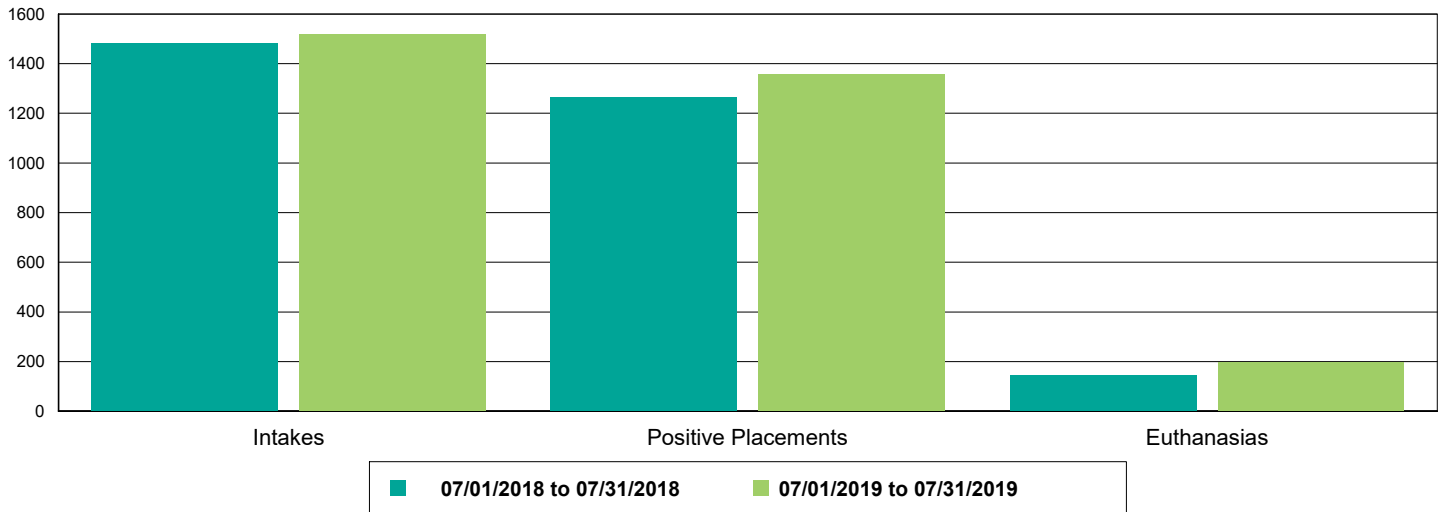

Dog Intakes, Positive Placements, and Euthanasias