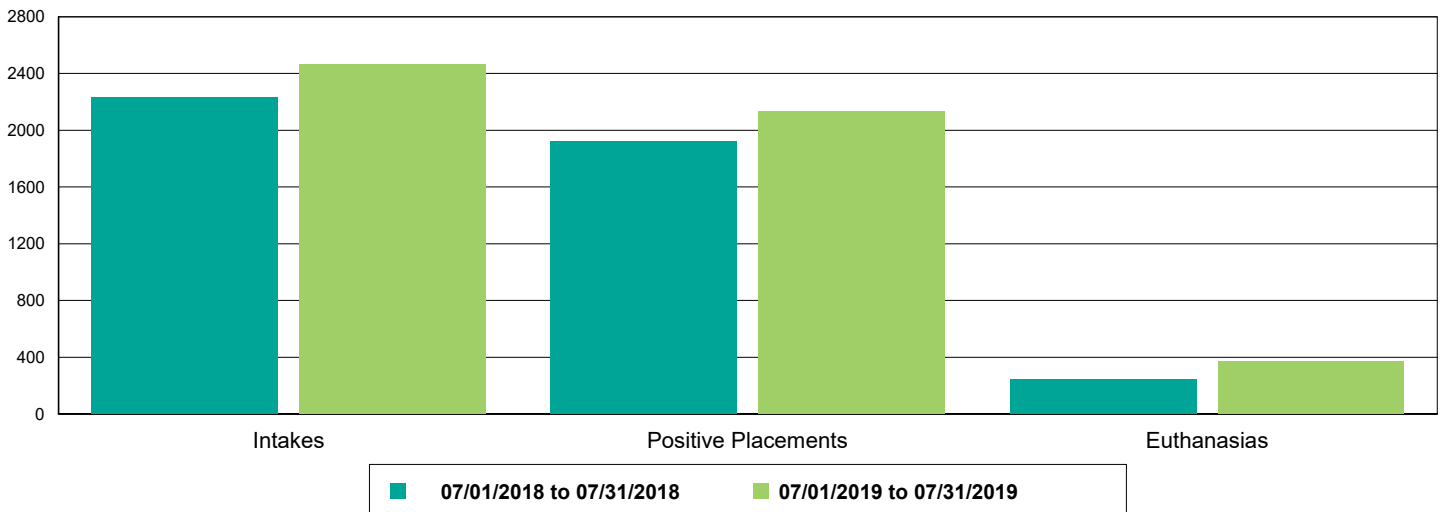

The Animal Foundation Dashboard

All of us for all of them.

Current Inventory as of 01/15/2020 10:16

All Jurisdictions	659
Cats	170
BUNGALOWS	14
EAC	4
FOSTER	95
LIED	56
OFFSITE	1
Dogs	429
BUNGALOWS	99
EAC	17
FOSTER	107
LIED	189
OFFSITE	6
WVC	11
Others	60
FOSTER	22
LIED	32
OFFSITE	5
TENT	1

The Animal Foundation Dashboard

All of us for all of them.

Dog Intakes, Positive Placements, and Euthanasias

Cat Intakes, Positive Placements, and Euthanasias

Dogs And Cats Intakes, Positive Placements, and Euthanasias