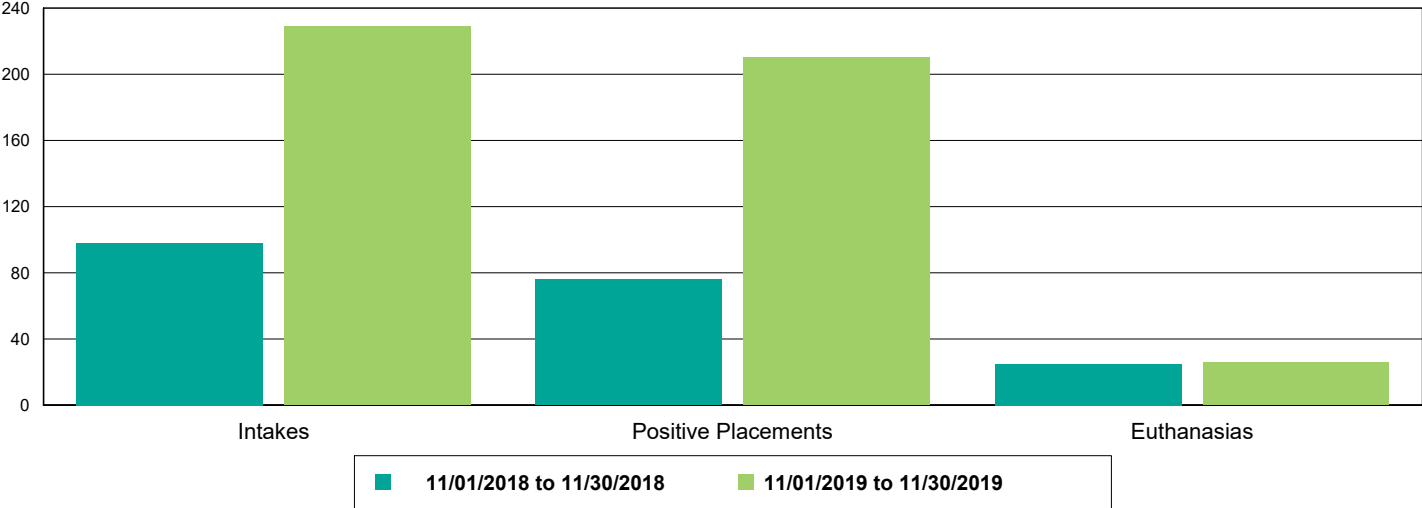

The Animal Foundation Dashboard

All of us for all of them.

Other Intakes, Positive Placements, and Euthanasias