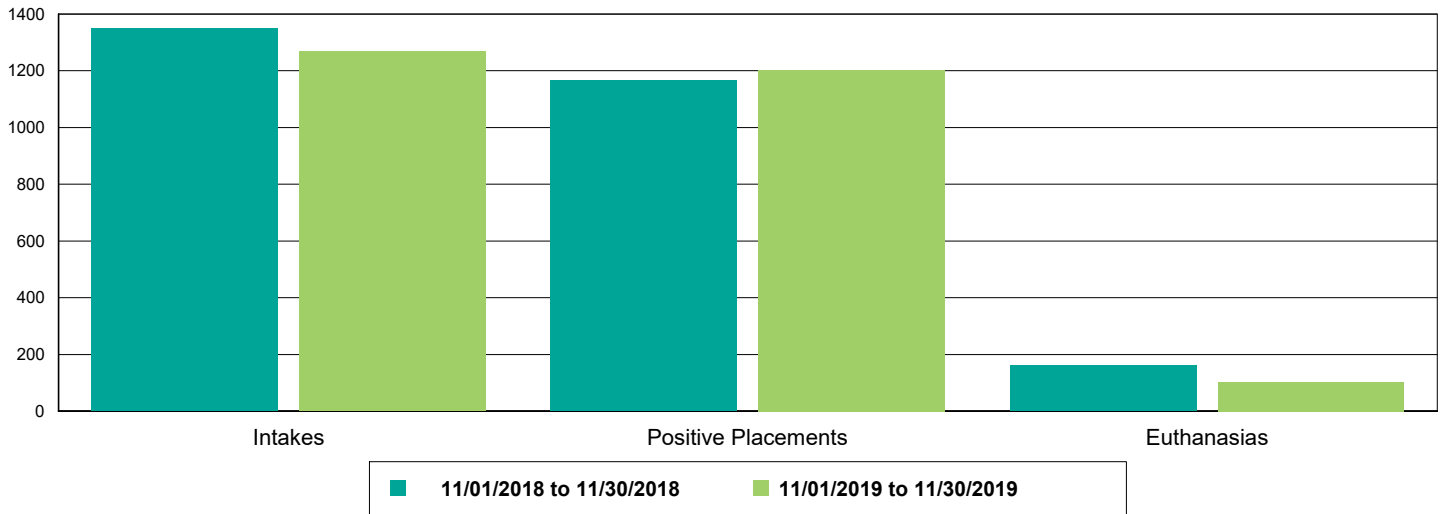

Dog Intakes, Positive Placements, and Euthanasias