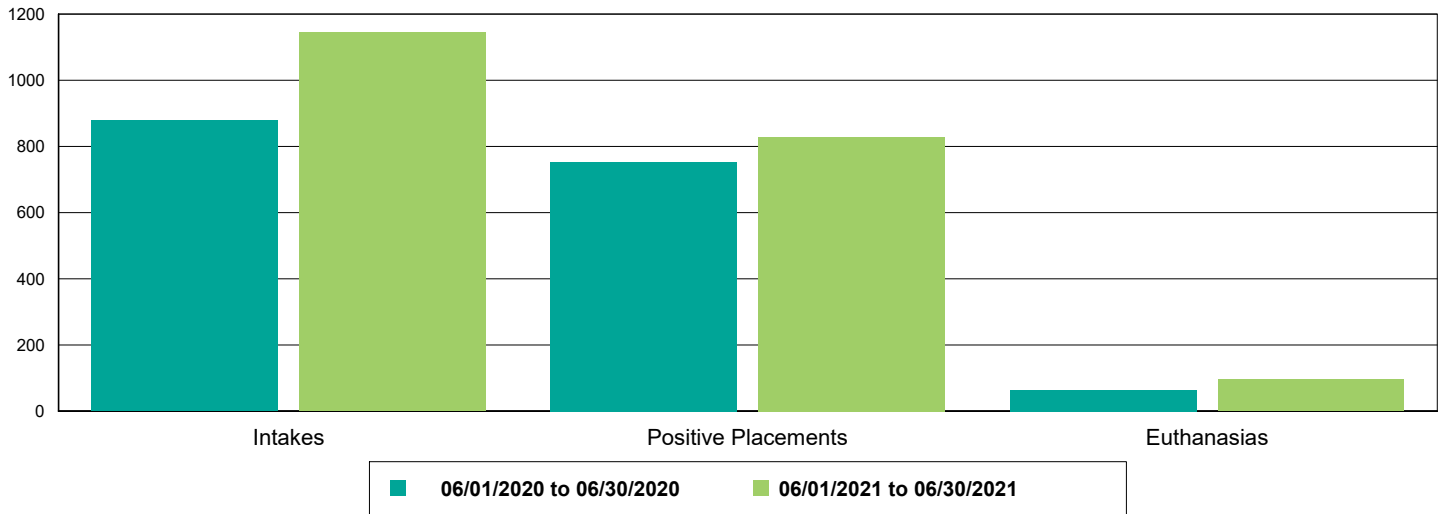

Dog Intakes, Positive Placements, and Euthanasias