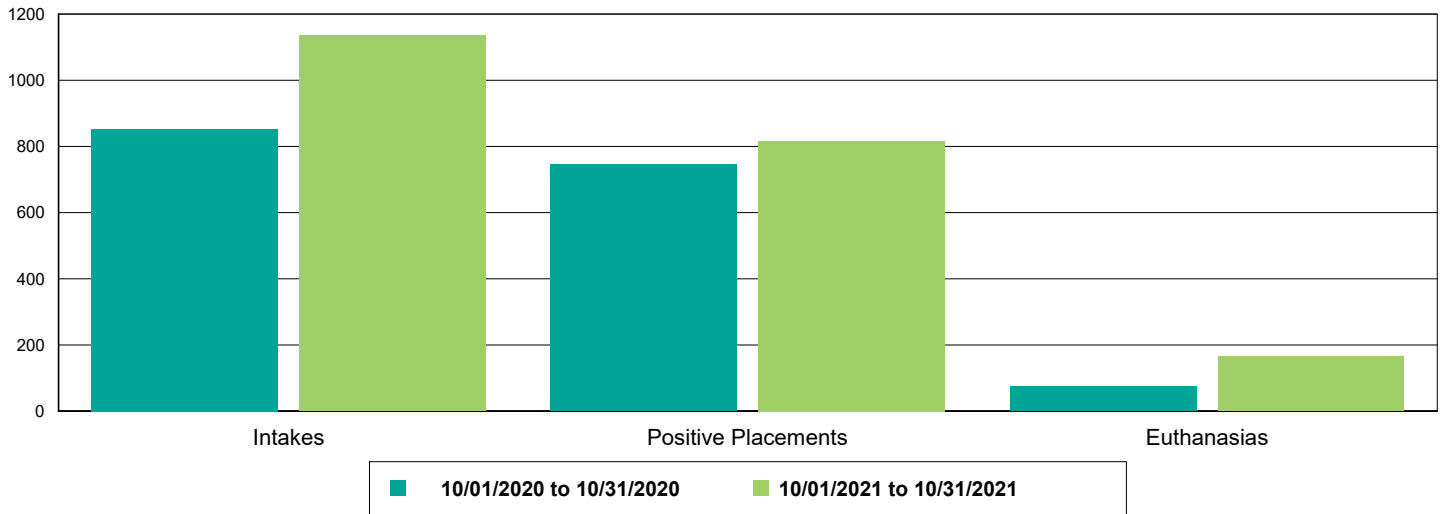

Dog Intakes, Positive Placements, and Euthanasias