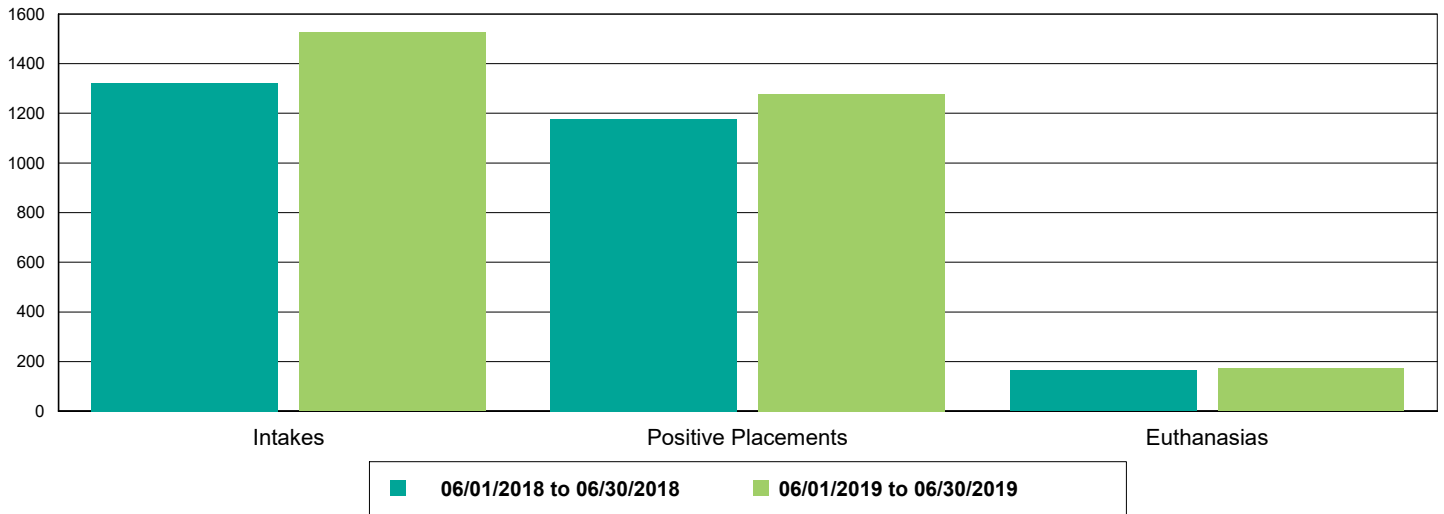

Dog Intakes, Positive Placements, and Euthanasias