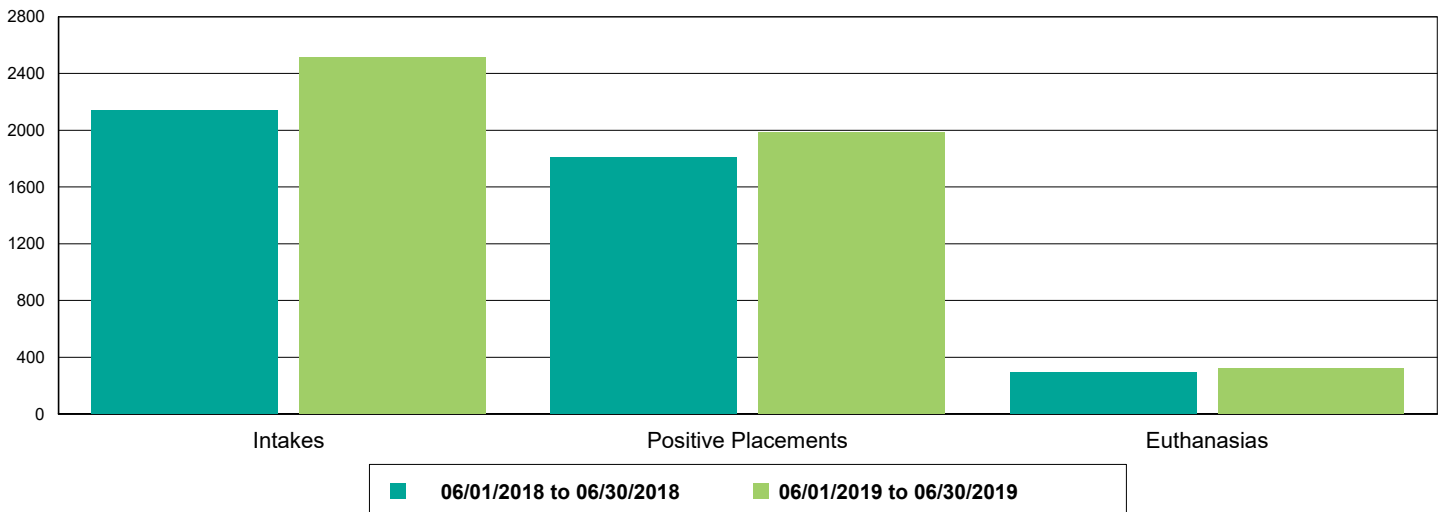

The Animal Foundation Dashboard

All of us for all of them.

Current Inventory as of 09/17/2019 14:45

All Jurisdictions	1,245
Cats	585
BUNGALOWS	19
EAC	7
FOSTER	352
LIED	202
OFFSITE	5
Dogs	496
BUNGALOWS	140
EAC	22
FOSTER	120
LIED	180
OFFSITE	16
WVC	18
Others	164
BUNGALOWS	9
FOSTER	15
LIED	131
OFFSITE	8
TENT	1

The Animal Foundation Dashboard

All of us for all of them.

Dog Intakes, Positive Placements, and Euthanasias

Cat Intakes, Positive Placements, and Euthanasias

Dogs And Cats Intakes, Positive Placements, and Euthanasias