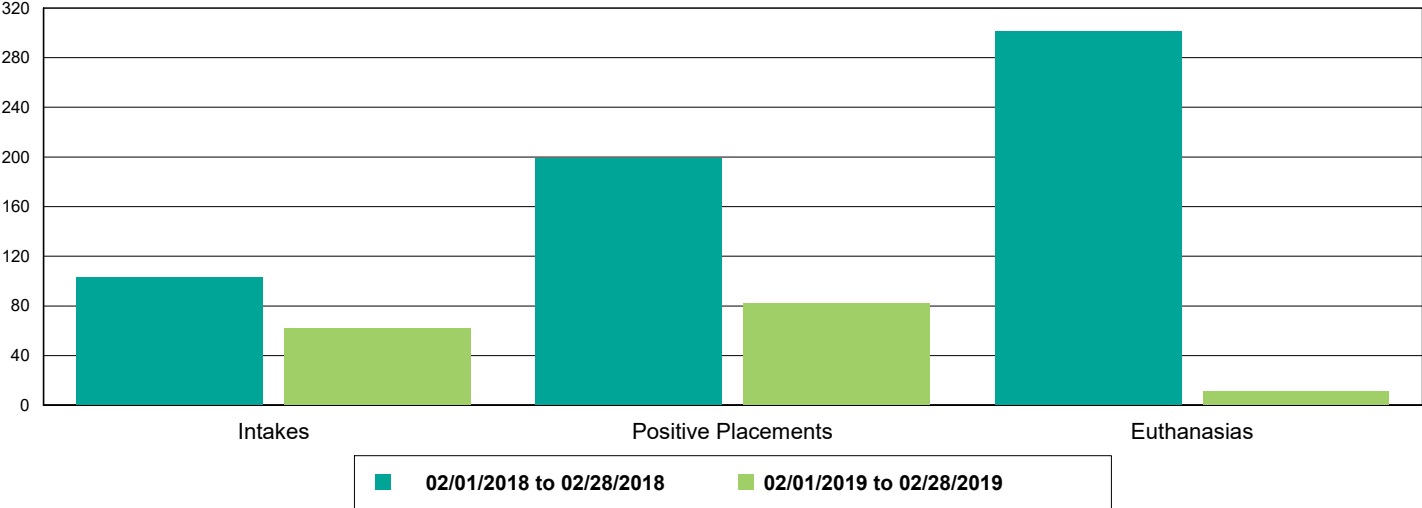

The Animal Foundation Dashboard

All of us for all of them.

Other Intakes, Positive Placements, and Euthanasias