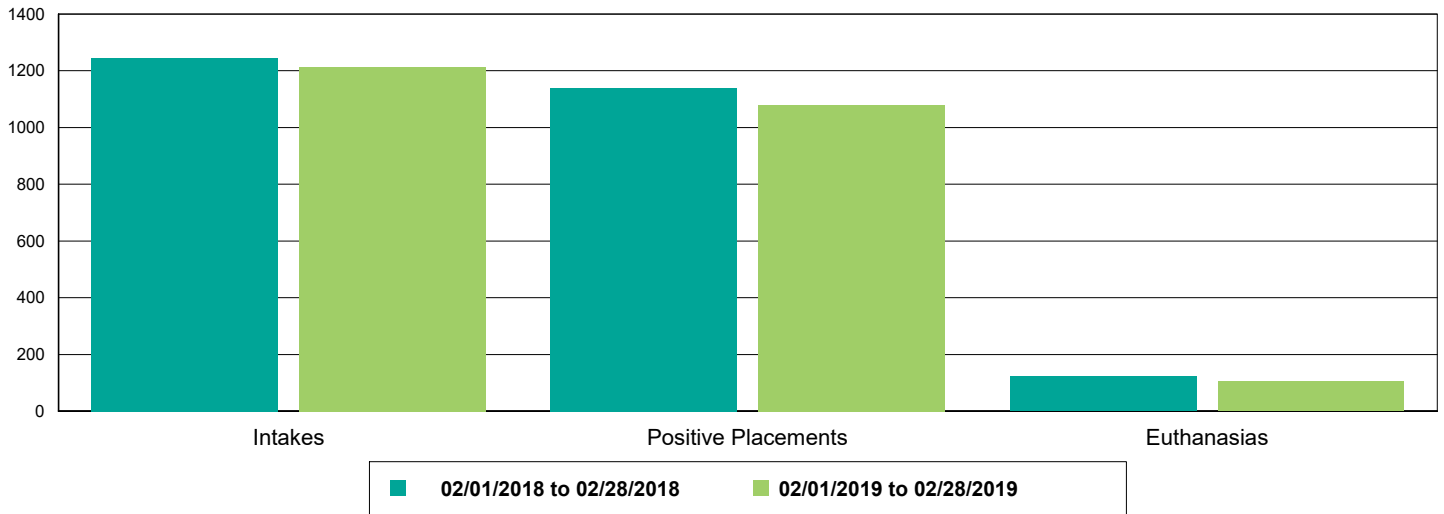

Dog Intakes, Positive Placements, and Euthanasias