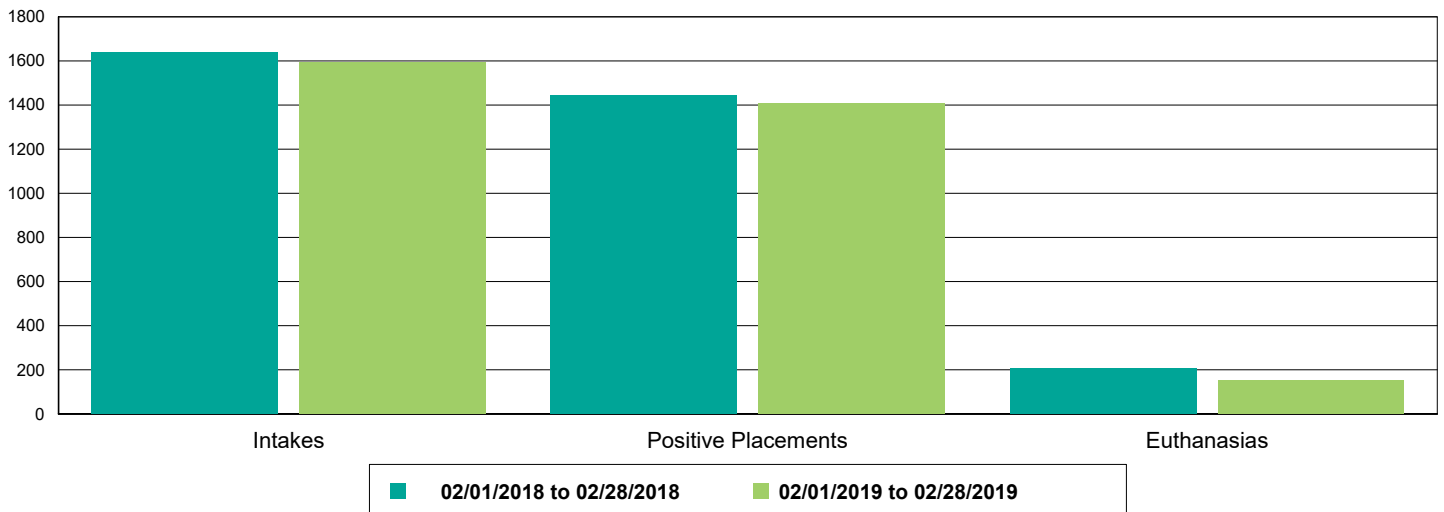

The Animal Foundation Dashboard

All of us for all of them.

Current Inventory as of 09/17/2019 14:49

All Jurisdictions	1,246
Cats	585
BUNGALOWS	19
EAC	7
FOSTER	353
LIED	201
OFFSITE	5
Dogs	497
BUNGALOWS	140
EAC	22
FOSTER	120
LIED	181
OFFSITE	16
WVC	18
Others	164
BUNGALOWS	9
FOSTER	15
LIED	131
OFFSITE	8
TENT	1

The Animal Foundation Dashboard

All of us for all of them.

Dog Intakes, Positive Placements, and Euthanasias

Cat Intakes, Positive Placements, and Euthanasias

Dogs And Cats Intakes, Positive Placements, and Euthanasias

The Animal Foundation Dashboard

All of us for all of them.

Other Intakes, Positive Placements, and Euthanasias

The Animal Foundation Dashboard

All of us for all of them.

Live Release, Euthanasia, and Adoption Return Rates