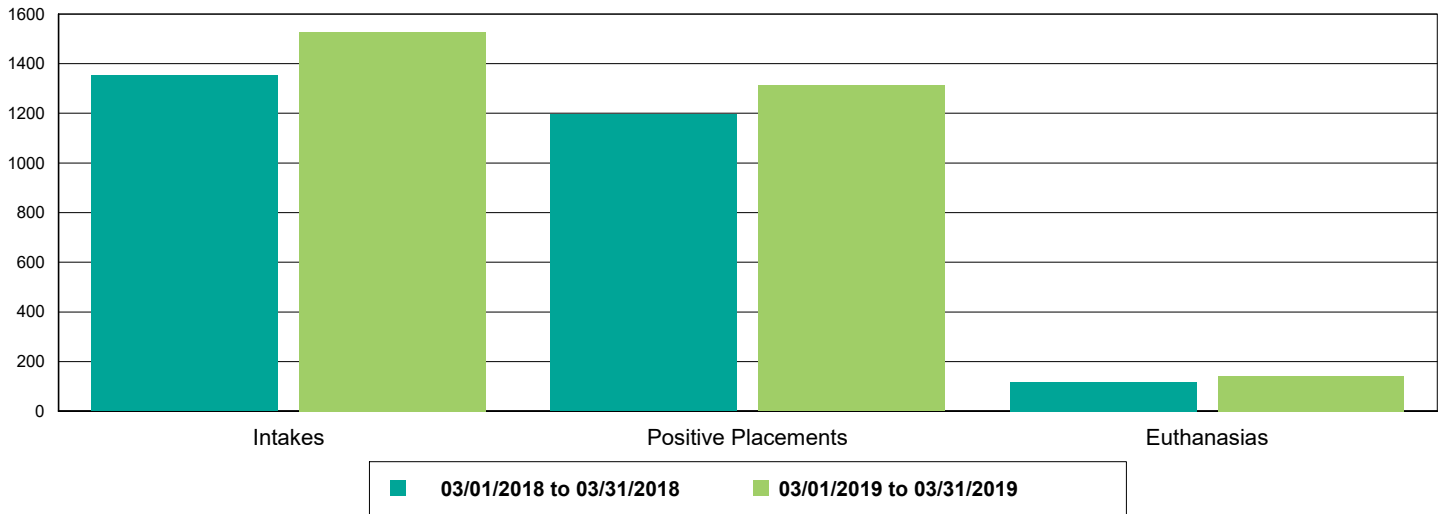

Dog Intakes, Positive Placements, and Euthanasias