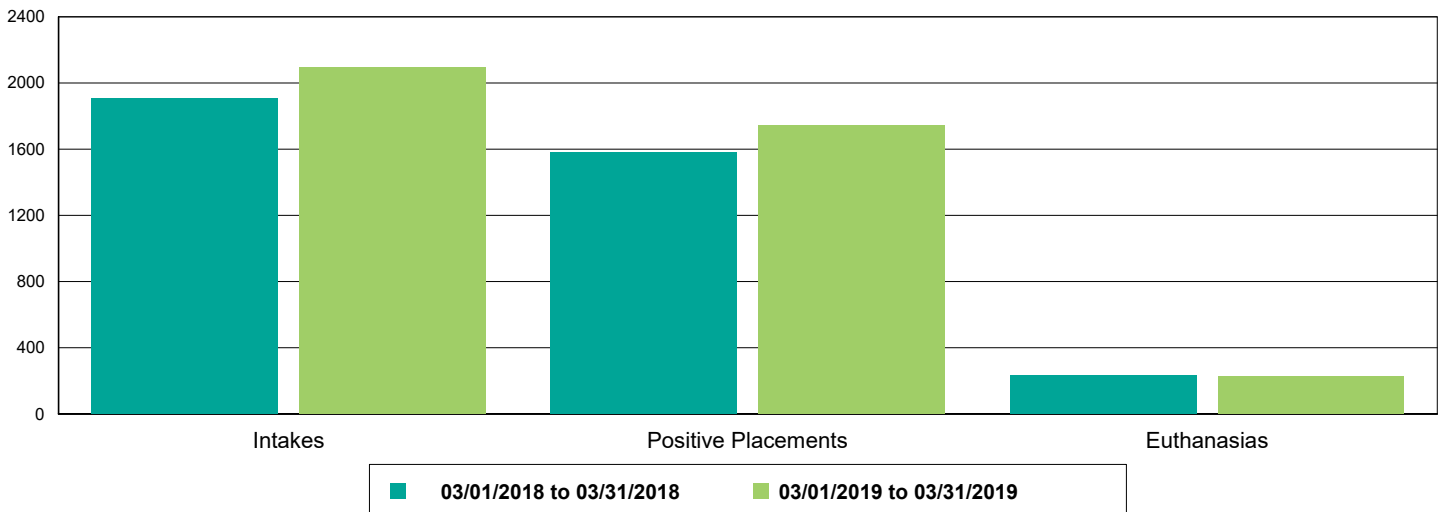

The Animal Foundation Dashboard

All of us for all of them.

Current Inventory as of 04/14/2019 17:21

All Jurisdictions	955
Cats	265
BUNGALOWS	44
EAC	4
FOSTER	134
LIED	79
OFFSITE	4
Dogs	601
BUNGALOWS	167
EAC	7
FOSTER	165
LIED	225
OFFSITE	19
WVC	18
Others	89
EAC	4
FOSTER	19
LIED	55
OFFSITE	9
TENT	2

The Animal Foundation Dashboard

All of us for all of them.

Dog Intakes, Positive Placements, and Euthanasias

Cat Intakes, Positive Placements, and Euthanasias

Dogs And Cats Intakes, Positive Placements, and Euthanasias

The Animal Foundation Dashboard

All of us for all of them.

Other Intakes, Positive Placements, and Euthanasias

The Animal Foundation Dashboard

All of us for all of them.

Live Release, Euthanasia, and Adoption Return Rates