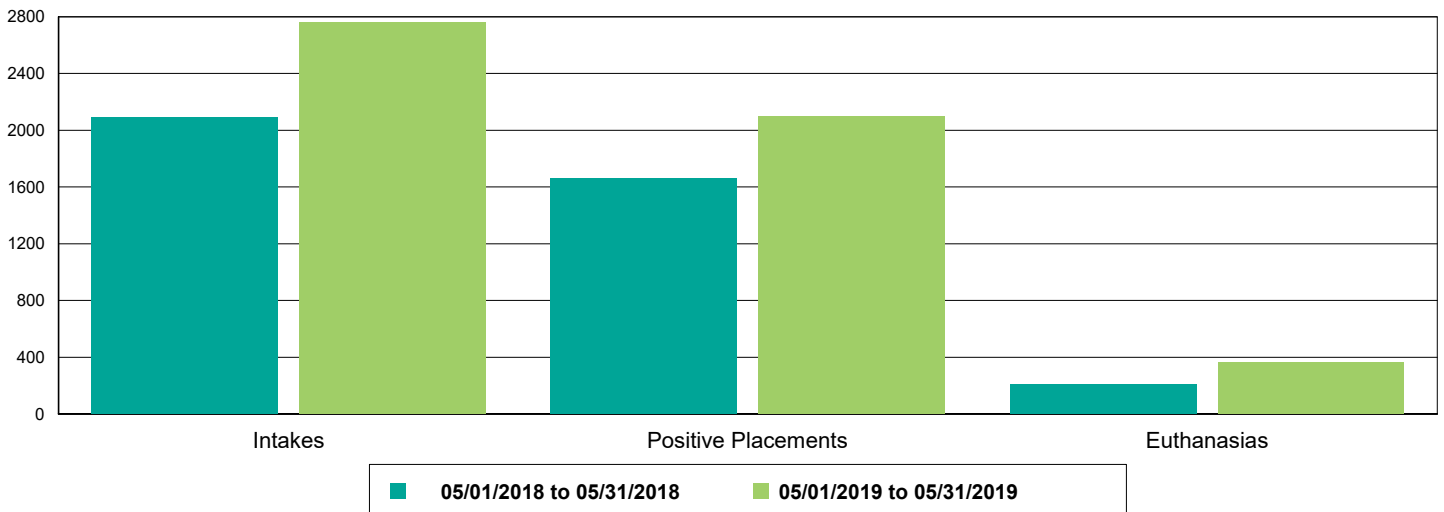

The Animal Foundation Dashboard

All of us for all of them.

Current Inventory as of 01/15/2020 10:13

All Jurisdictions	658
Cats	170
BUNGALOWS	14
EAC	4
FOSTER	95
LIED	56
OFFSITE	1
Dogs	428
BUNGALOWS	99
EAC	17
FOSTER	107
LIED	188
OFFSITE	6
WVC	11
Others	60
FOSTER	22
LIED	32
OFFSITE	5
TENT	1

The Animal Foundation Dashboard

All of us for all of them.

Dog Intakes, Positive Placements, and Euthanasias

Cat Intakes, Positive Placements, and Euthanasias

Dogs And Cats Intakes, Positive Placements, and Euthanasias