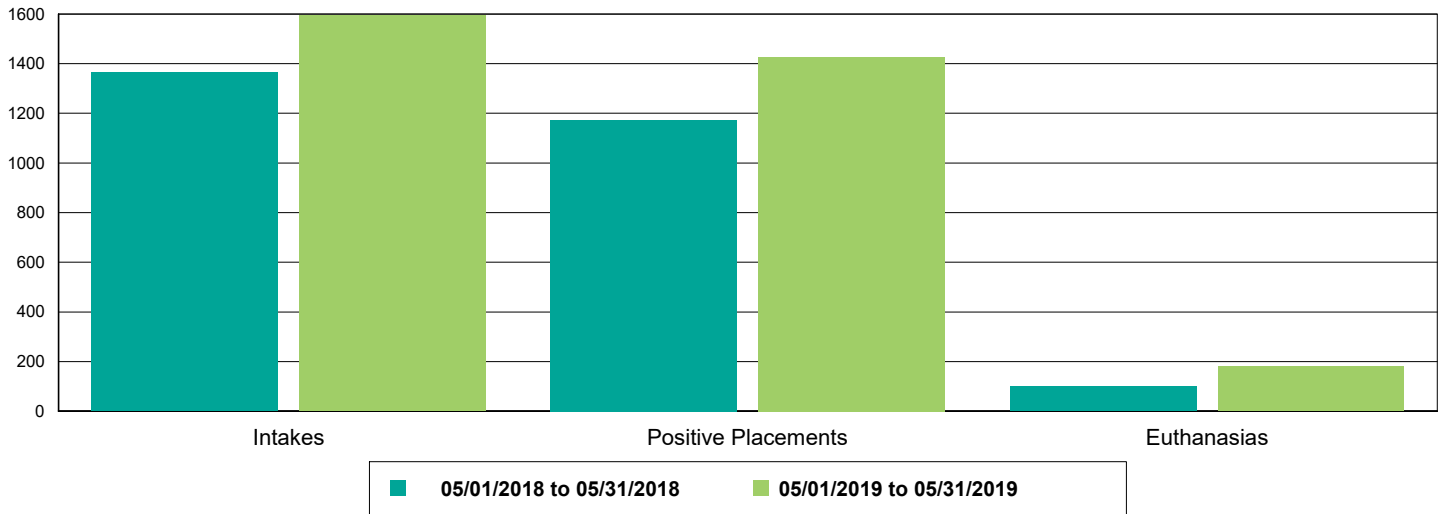

Dog Intakes, Positive Placements, and Euthanasias