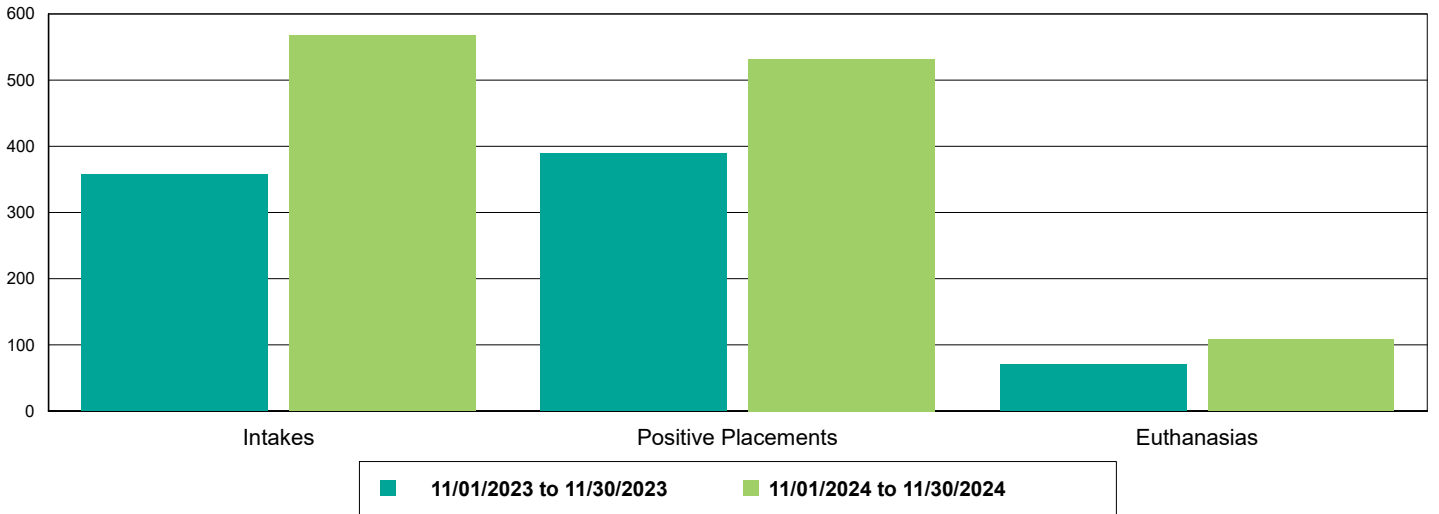

Cat Intakes, Positive Placements, and Euthanasias