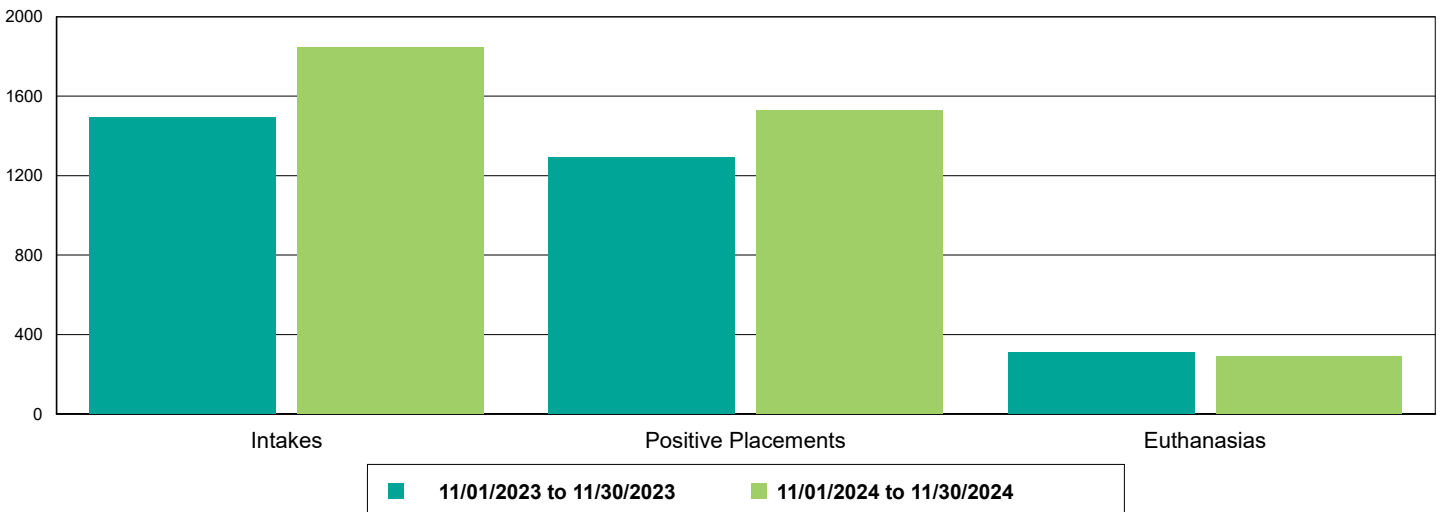

Dogs And Cats Intakes, Positive Placements, and Euthanasias