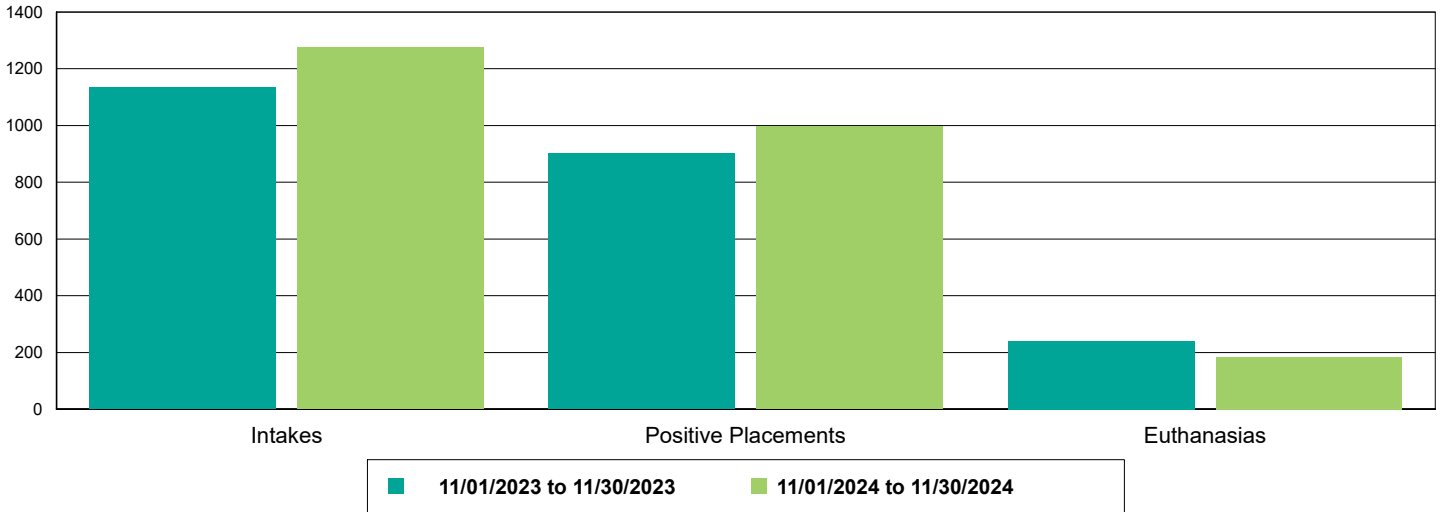

Dog Intakes, Positive Placements, and Euthanasias