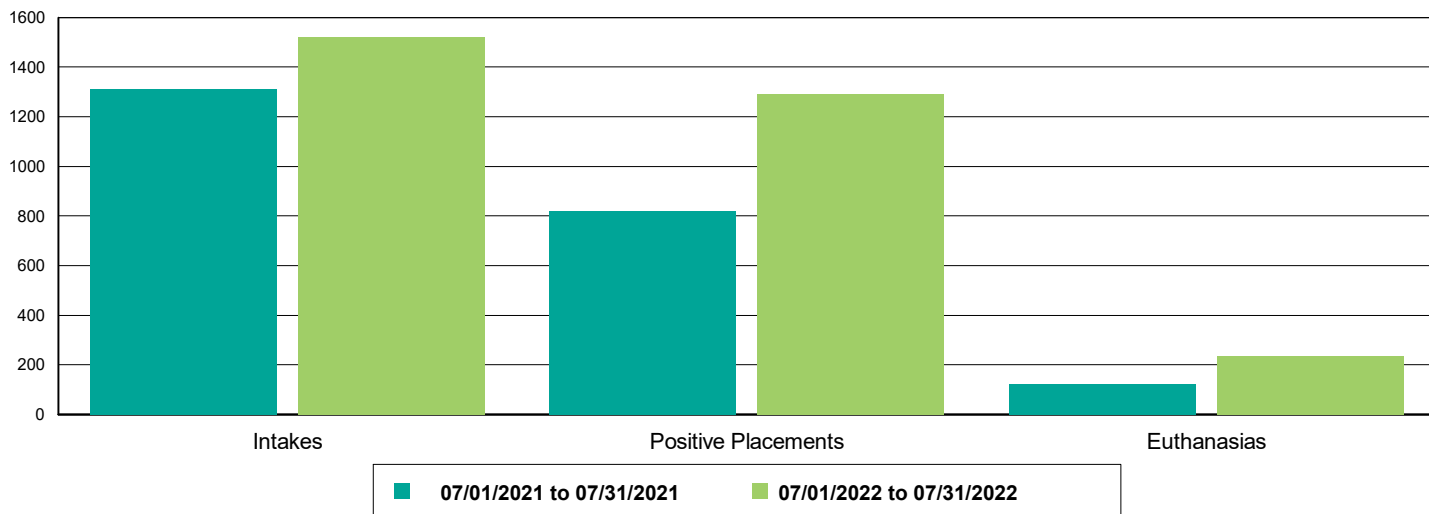

Dog Intakes, Positive Placements, and Euthanasias