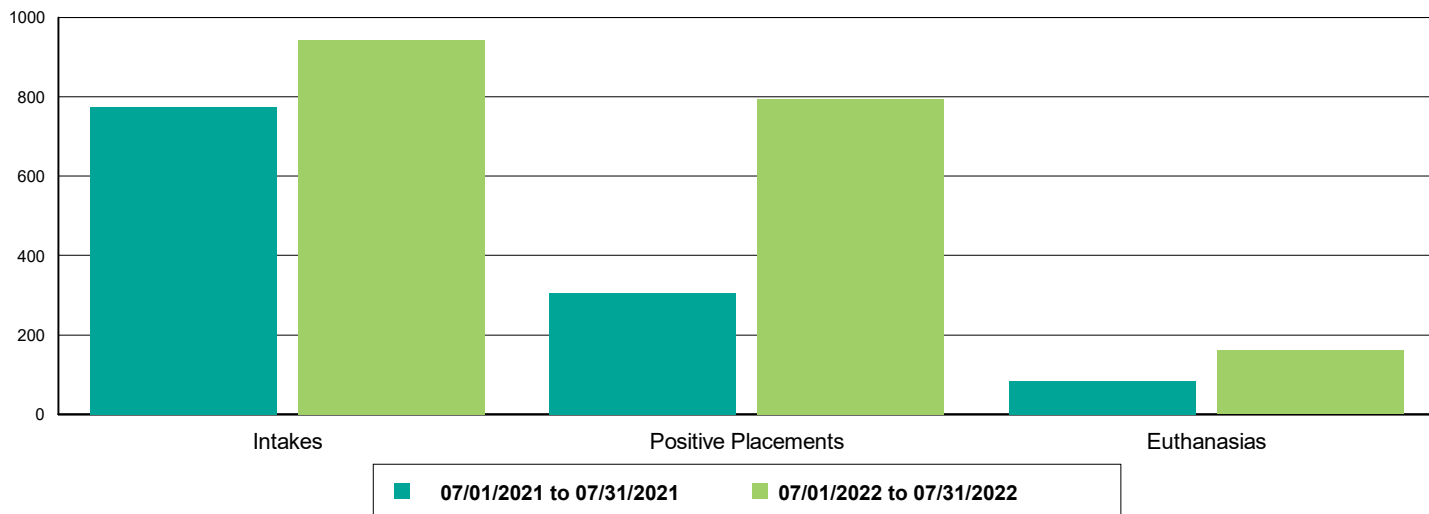

Cat Intakes, Positive Placements, and Euthanasias