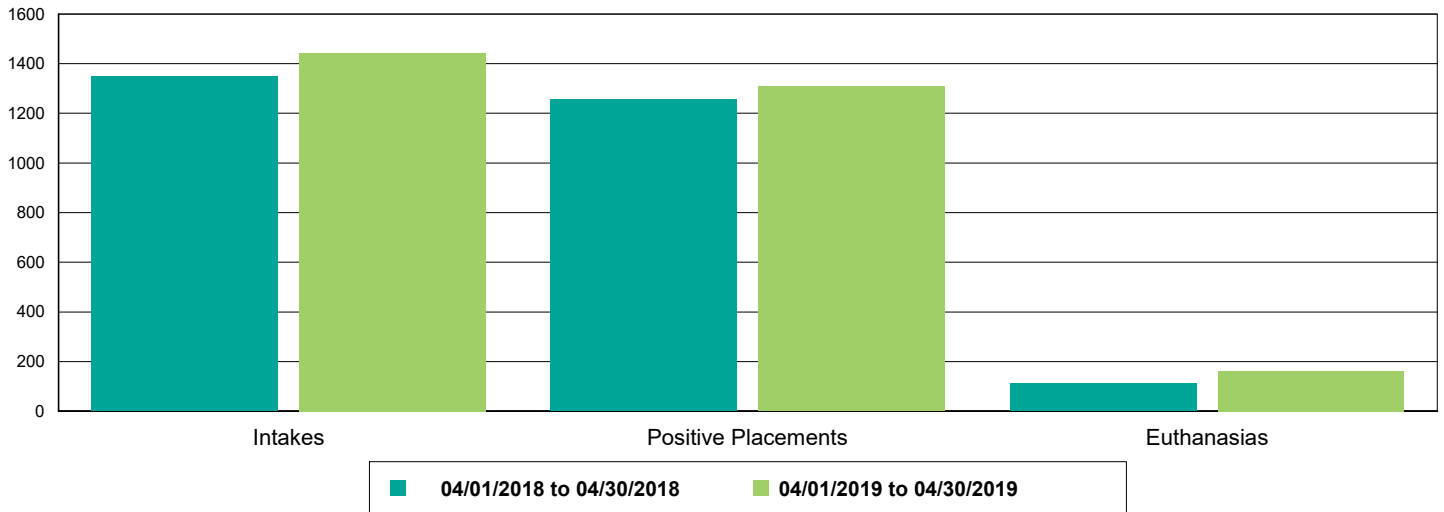

Dog Intakes, Positive Placements, and Euthanasias