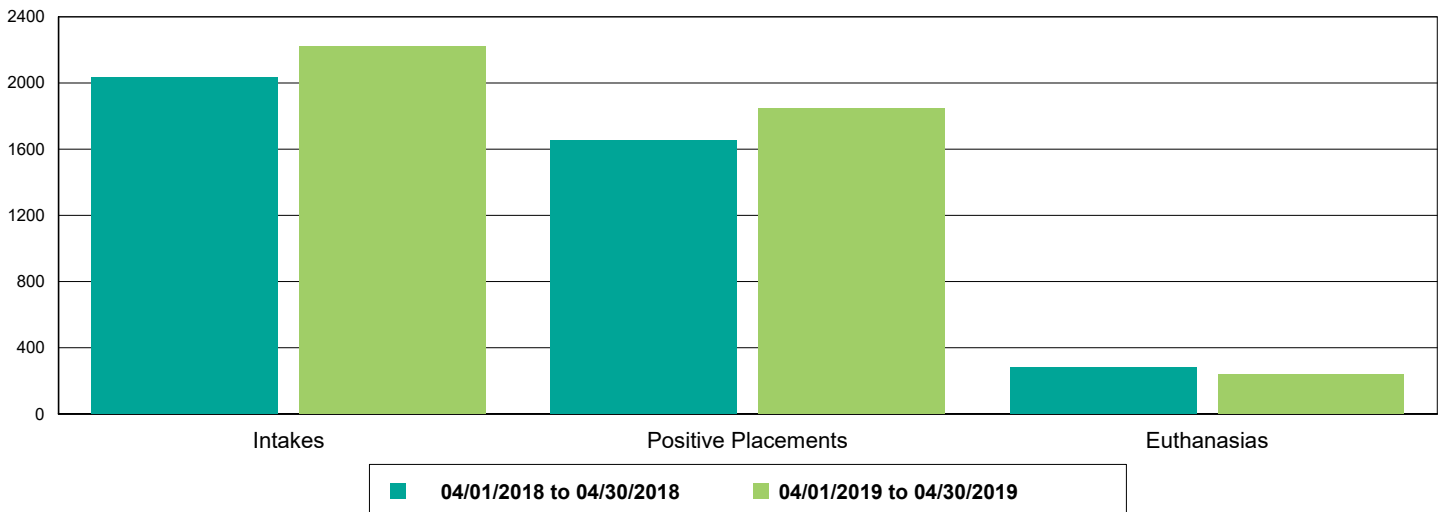

The Animal Foundation Dashboard

All of us for all of them.

Current Inventory as of 09/17/2019 14:51

All Jurisdictions	1,247
Cats	585
BUNGALOWS	19
EAC	7
FOSTER	356
LIED	198
OFFSITE	5
Dogs	497
BUNGALOWS	140
EAC	22
FOSTER	120
LIED	181
OFFSITE	16
WVC	18
Others	165
BUNGALOWS	9
FOSTER	15
LIED	132
OFFSITE	8
TENT	1

The Animal Foundation Dashboard

All of us for all of them.

Dog Intakes, Positive Placements, and Euthanasias

Cat Intakes, Positive Placements, and Euthanasias

Dogs And Cats Intakes, Positive Placements, and Euthanasias

The Animal Foundation Dashboard

All of us for all of them.

Other Intakes, Positive Placements, and Euthanasias

The Animal Foundation Dashboard

All of us for all of them.

Live Release, Euthanasia, and Adoption Return Rates