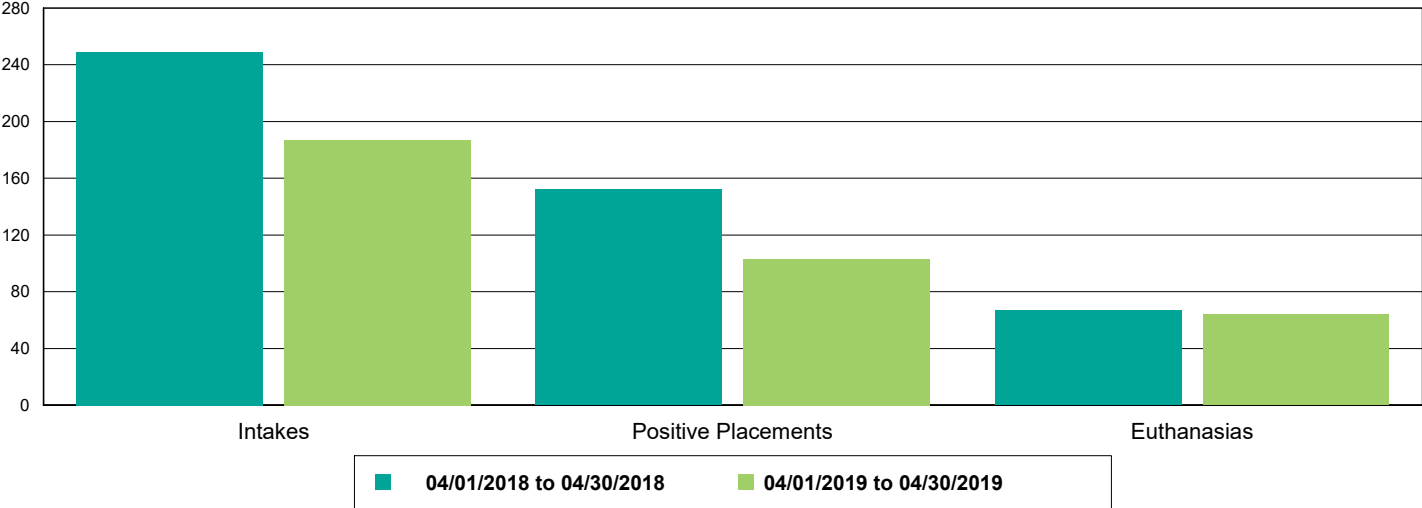

The Animal Foundation Dashboard

All of us for all of them.

Other Intakes, Positive Placements, and Euthanasias