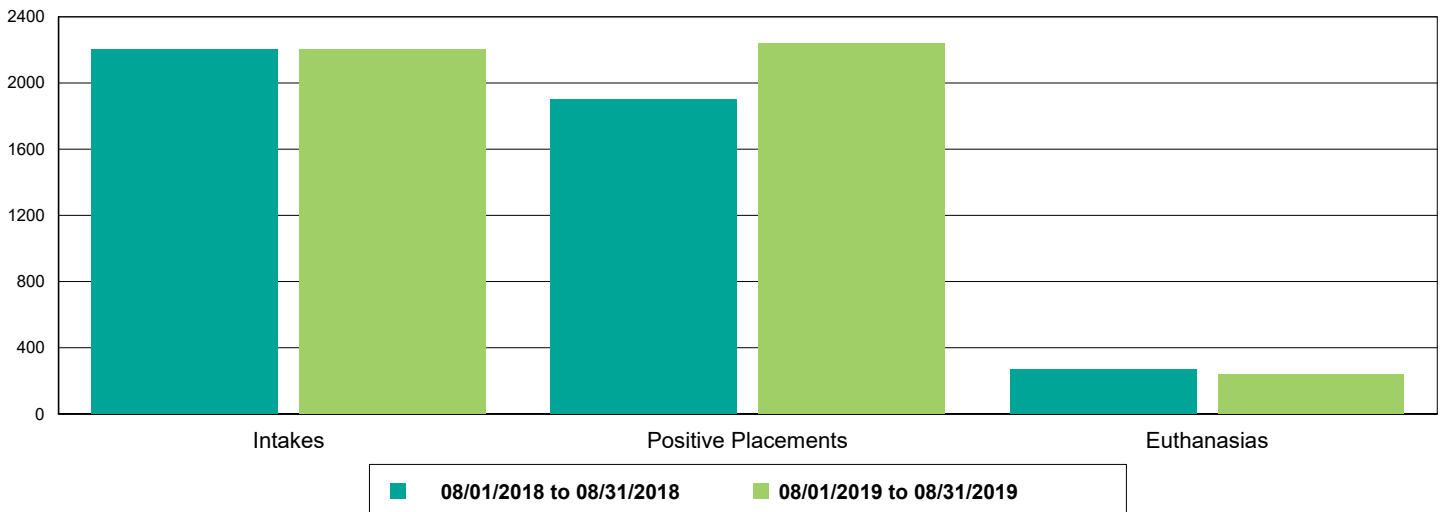

The Animal Foundation Dashboard

All of us for all of them.

Current Inventory as of 09/17/2019 14:47

All Jurisdictions	1,246
Cats	585
BUNGALOWS	19
EAC	7
FOSTER	352
LIED	202
OFFSITE	5
Dogs	497
BUNGALOWS	140
EAC	22
FOSTER	120
LIED	181
OFFSITE	16
WVC	18
Others	164
BUNGALOWS	9
FOSTER	15
LIED	131
OFFSITE	8
TENT	1

The Animal Foundation Dashboard

All of us for all of them.

Dog Intakes, Positive Placements, and Euthanasias

Cat Intakes, Positive Placements, and Euthanasias

Dogs And Cats Intakes, Positive Placements, and Euthanasias

The Animal Foundation Dashboard

All of us for all of them.

Other Intakes, Positive Placements, and Euthanasias

The Animal Foundation Dashboard

All of us for all of them.

Live Release, Euthanasia, and Adoption Return Rates