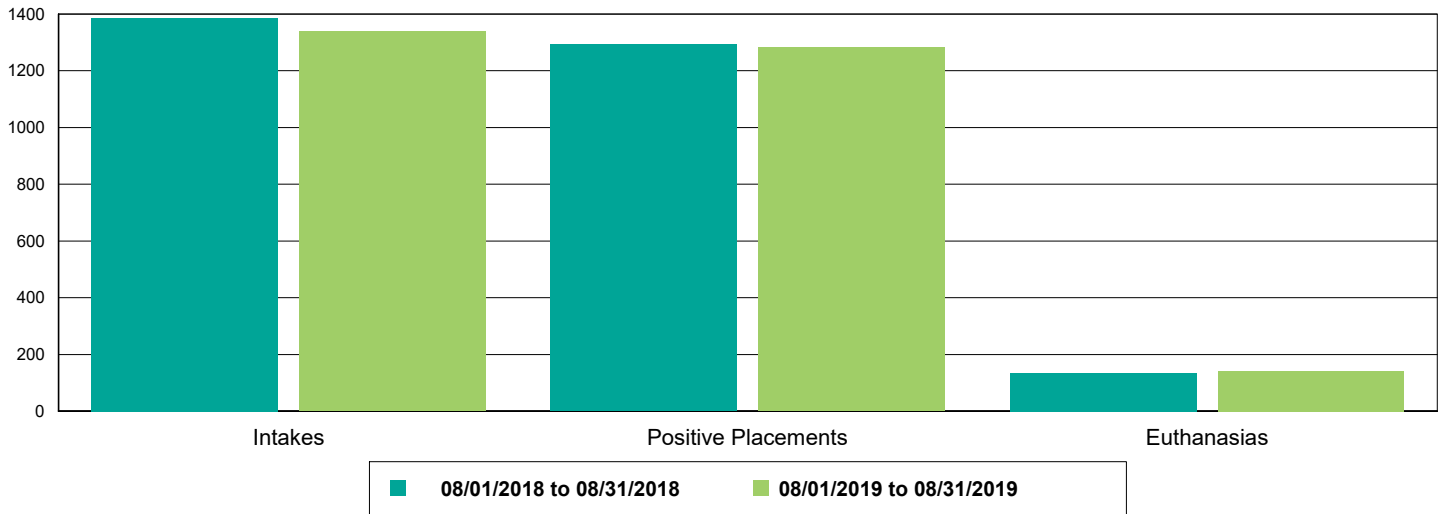

Dog Intakes, Positive Placements, and Euthanasias