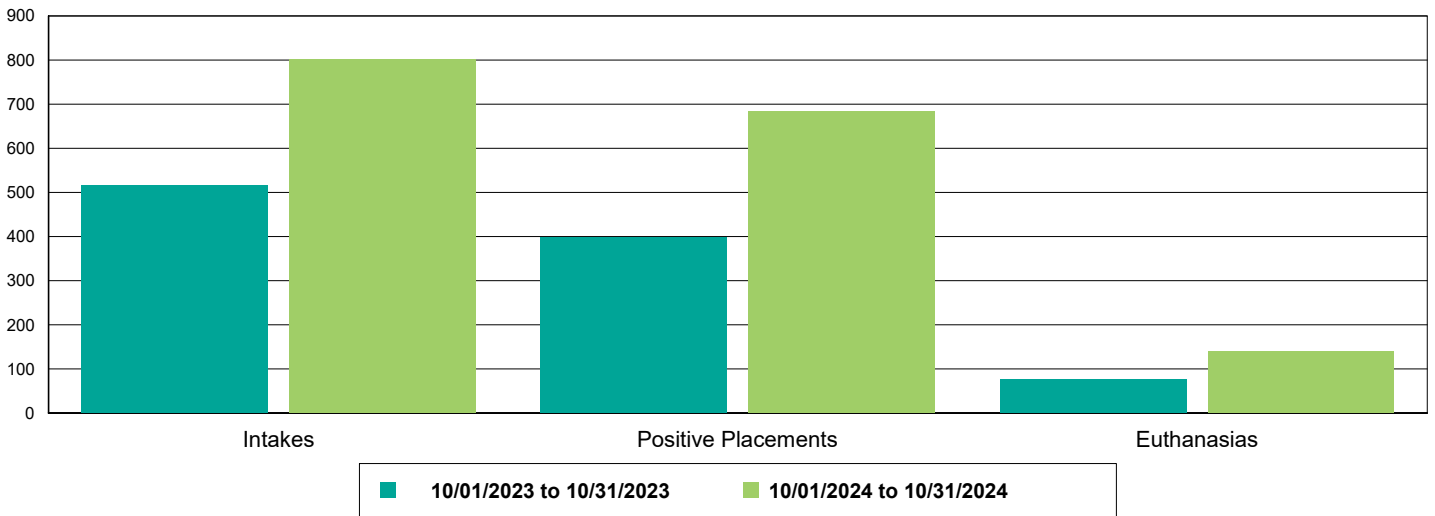

Cat Intakes, Positive Placements, and Euthanasias