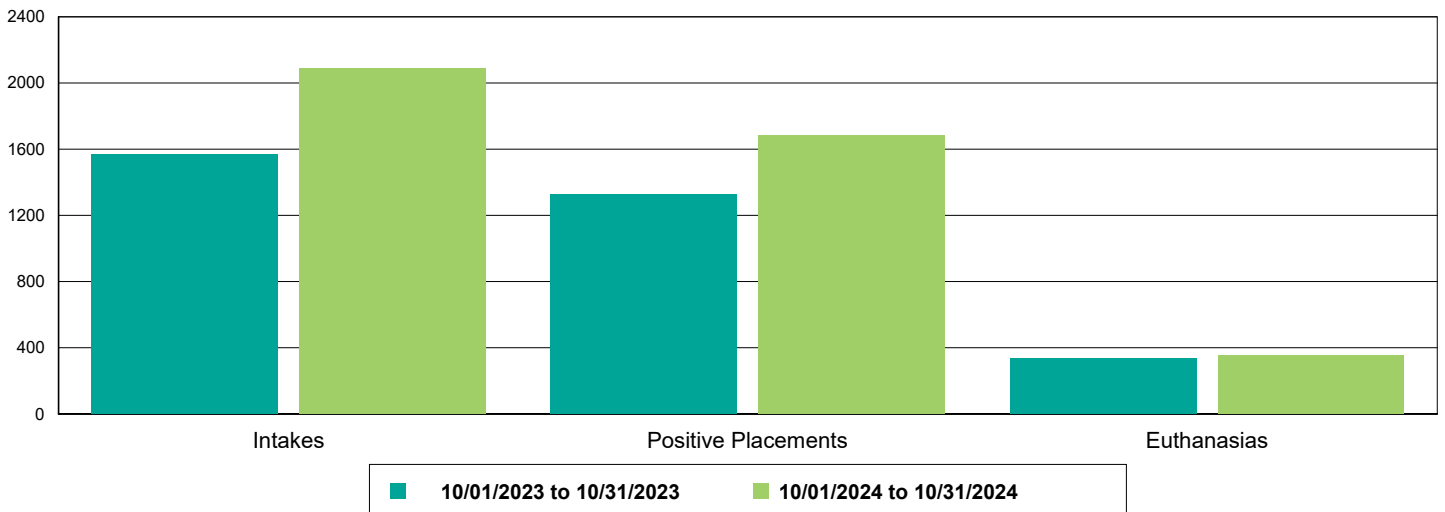

Dogs And Cats Intakes, Positive Placements, and Euthanasias