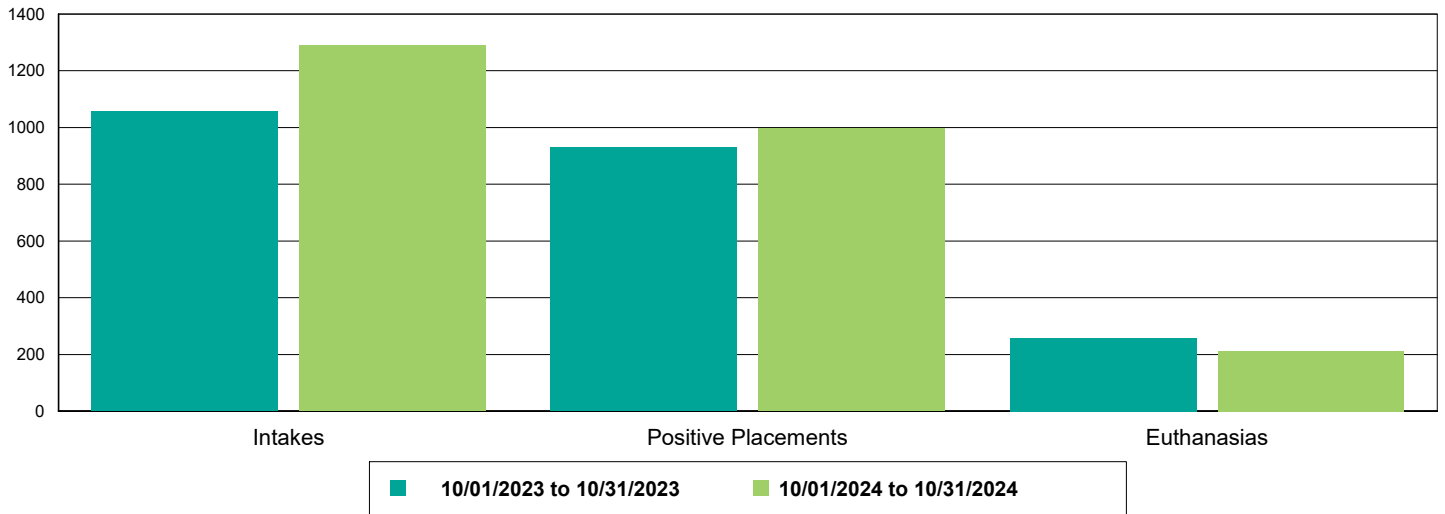

Dog Intakes, Positive Placements, and Euthanasias