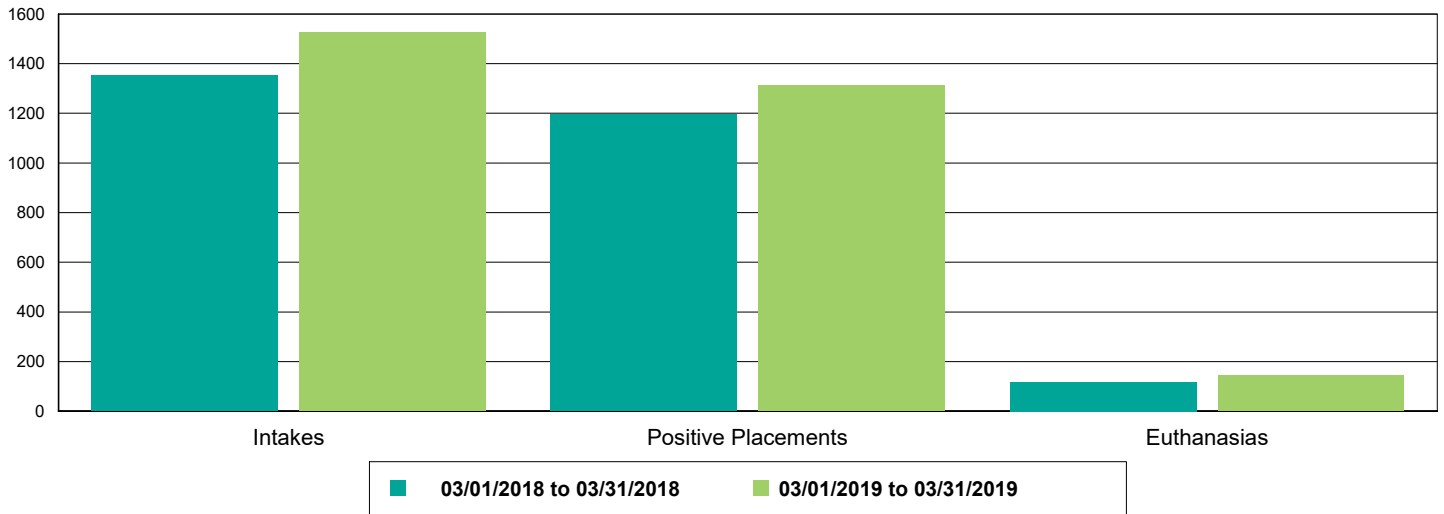

Dog Intakes, Positive Placements, and Euthanasias