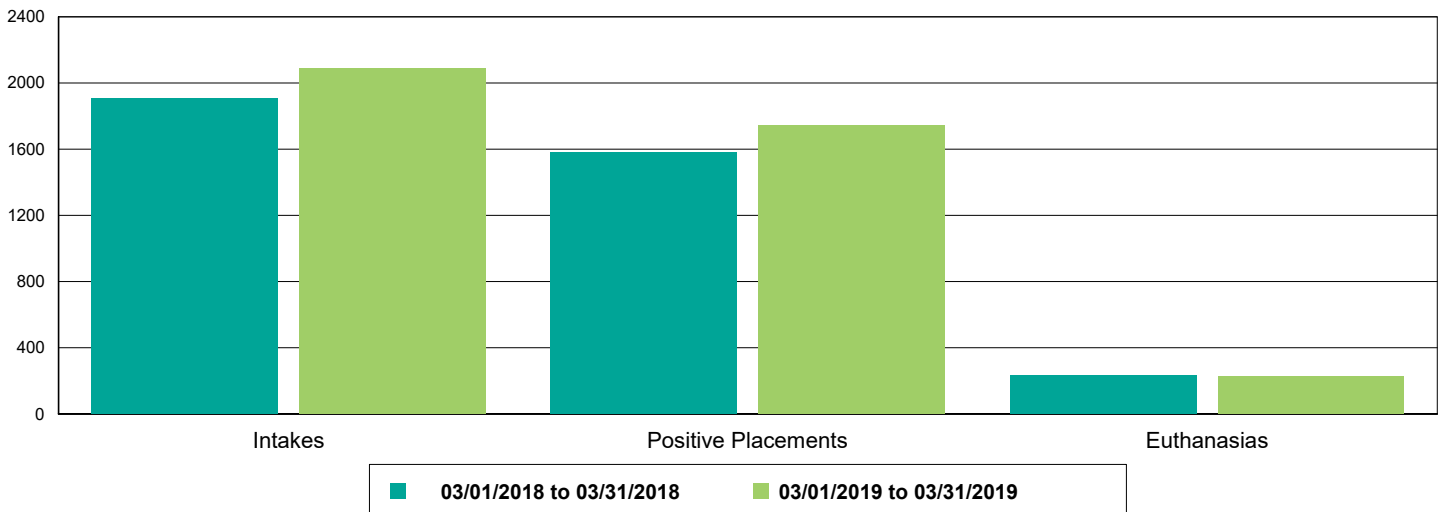

The Animal Foundation Dashboard

All of us for all of them.

Current Inventory as of 09/17/2019 14:51

All Jurisdictions	1,247
Cats	585
BUNGALOWS	19
EAC	7
FOSTER	356
LIED	198
OFFSITE	5
Dogs	497
BUNGALOWS	140
EAC	22
FOSTER	120
LIED	181
OFFSITE	16
WVC	18
Others	165
BUNGALOWS	9
FOSTER	15
LIED	132
OFFSITE	8
TENT	1

The Animal Foundation Dashboard

All of us for all of them.

Dog Intakes, Positive Placements, and Euthanasias

Cat Intakes, Positive Placements, and Euthanasias

Dogs And Cats Intakes, Positive Placements, and Euthanasias

The Animal Foundation Dashboard

All of us for all of them.

Other Intakes, Positive Placements, and Euthanasias

The Animal Foundation Dashboard

All of us for all of them.

Live Release, Euthanasia, and Adoption Return Rates