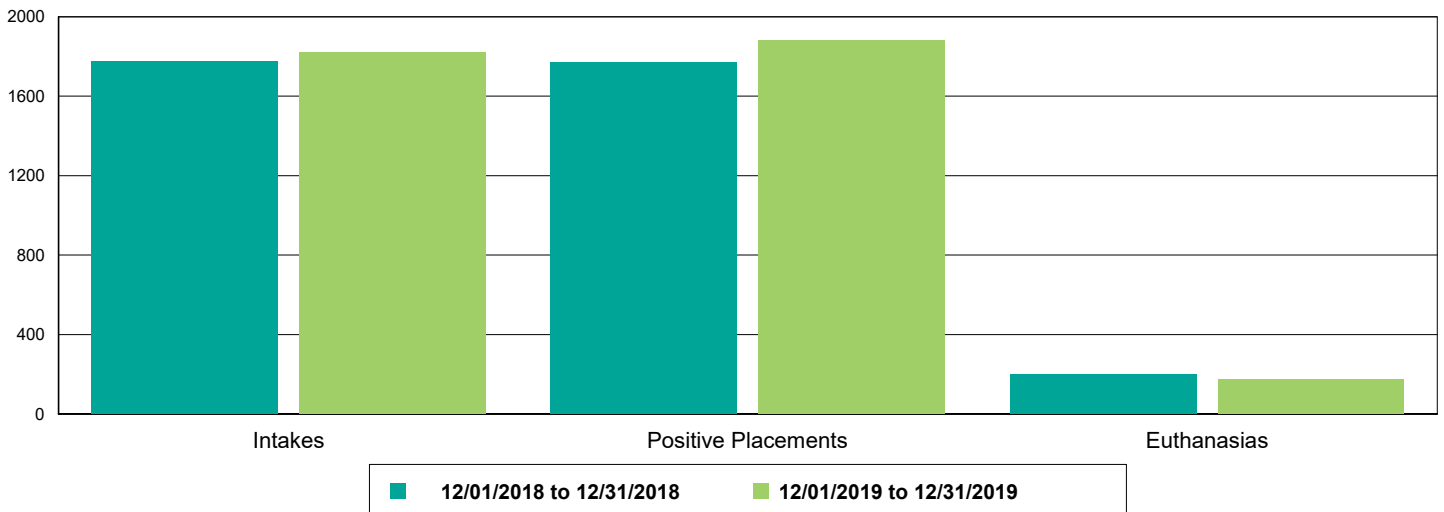

The Animal Foundation Dashboard

All of us for all of them.

Current Inventory as of 01/14/2020 18:54

All Jurisdictions	627
Cats	167
BUNGALOWS	14
EAC	4
FOSTER	95
LIED	53
OFFSITE	1
Dogs	400
BUNGALOWS	92
EAC	17
FOSTER	108
LIED	166
OFFSITE	6
WVC	11
Others	60
FOSTER	22
LIED	32
OFFSITE	5
TENT	1

The Animal Foundation Dashboard

All of us for all of them.

Dog Intakes, Positive Placements, and Euthanasias

Cat Intakes, Positive Placements, and Euthanasias

Dogs And Cats Intakes, Positive Placements, and Euthanasias