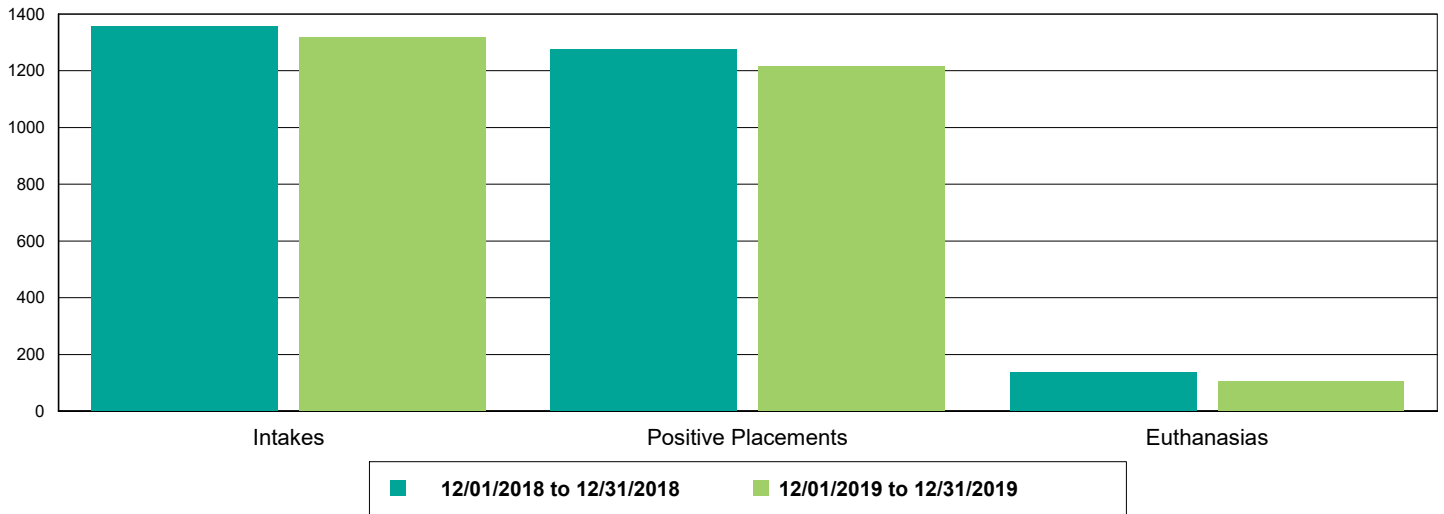

Dog Intakes, Positive Placements, and Euthanasias