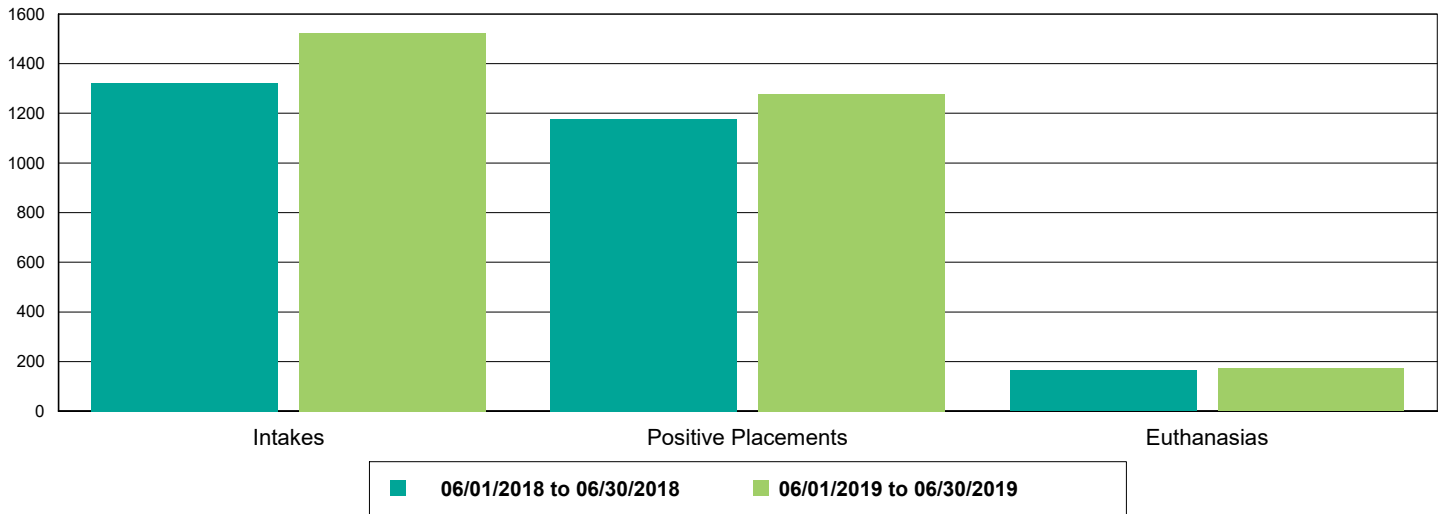

Dog Intakes, Positive Placements, and Euthanasias