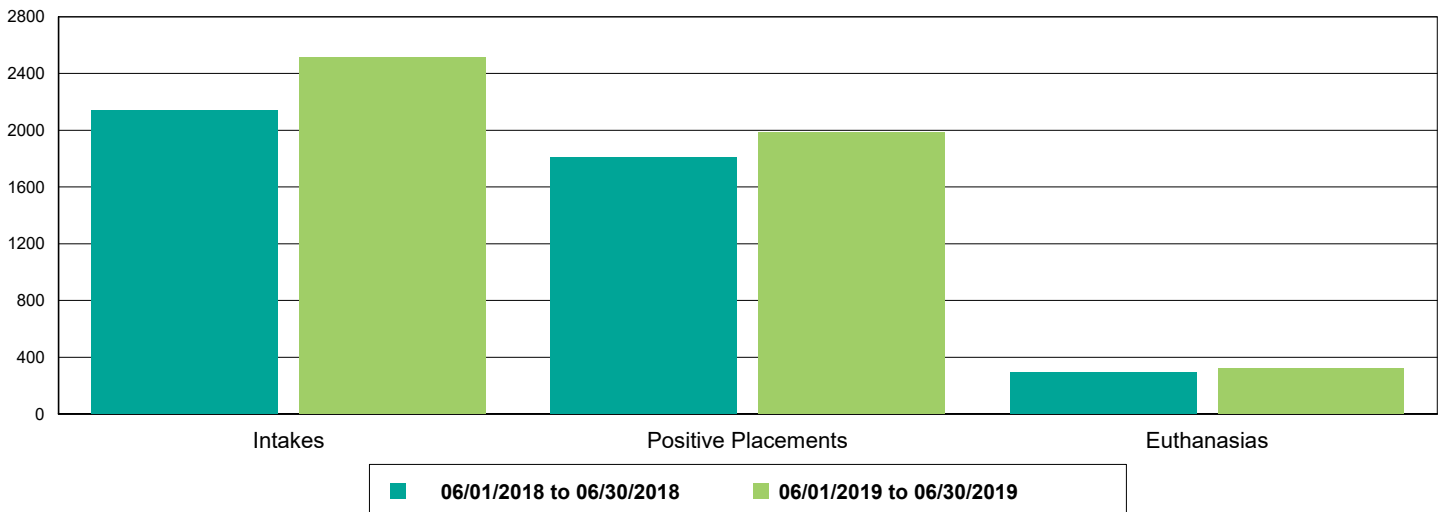

The Animal Foundation Dashboard

All of us for all of them.

Current Inventory as of 01/15/2020 10:15

All Jurisdictions	659
Cats	170
BUNGALOWS	14
EAC	4
FOSTER	95
LIED	56
OFFSITE	1
Dogs	429
BUNGALOWS	99
EAC	17
FOSTER	107
LIED	189
OFFSITE	6
WVC	11
Others	60
FOSTER	22
LIED	32
OFFSITE	5
TENT	1

The Animal Foundation Dashboard

All of us for all of them.

Dog Intakes, Positive Placements, and Euthanasias

Cat Intakes, Positive Placements, and Euthanasias

Dogs And Cats Intakes, Positive Placements, and Euthanasias