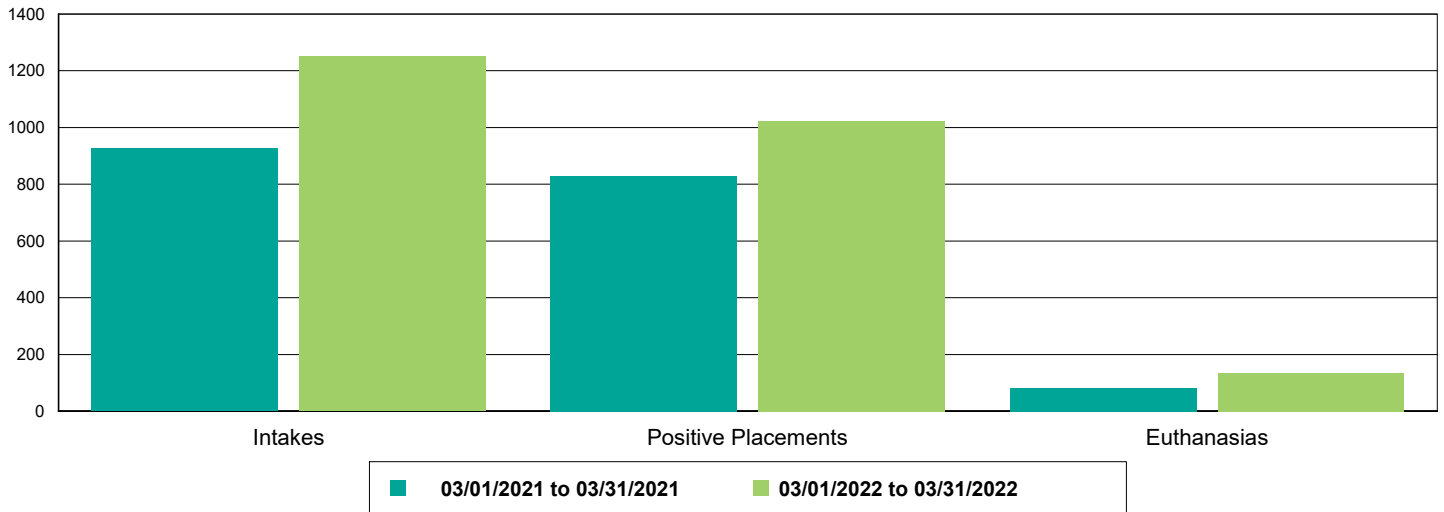

Dog Intakes, Positive Placements, and Euthanasias